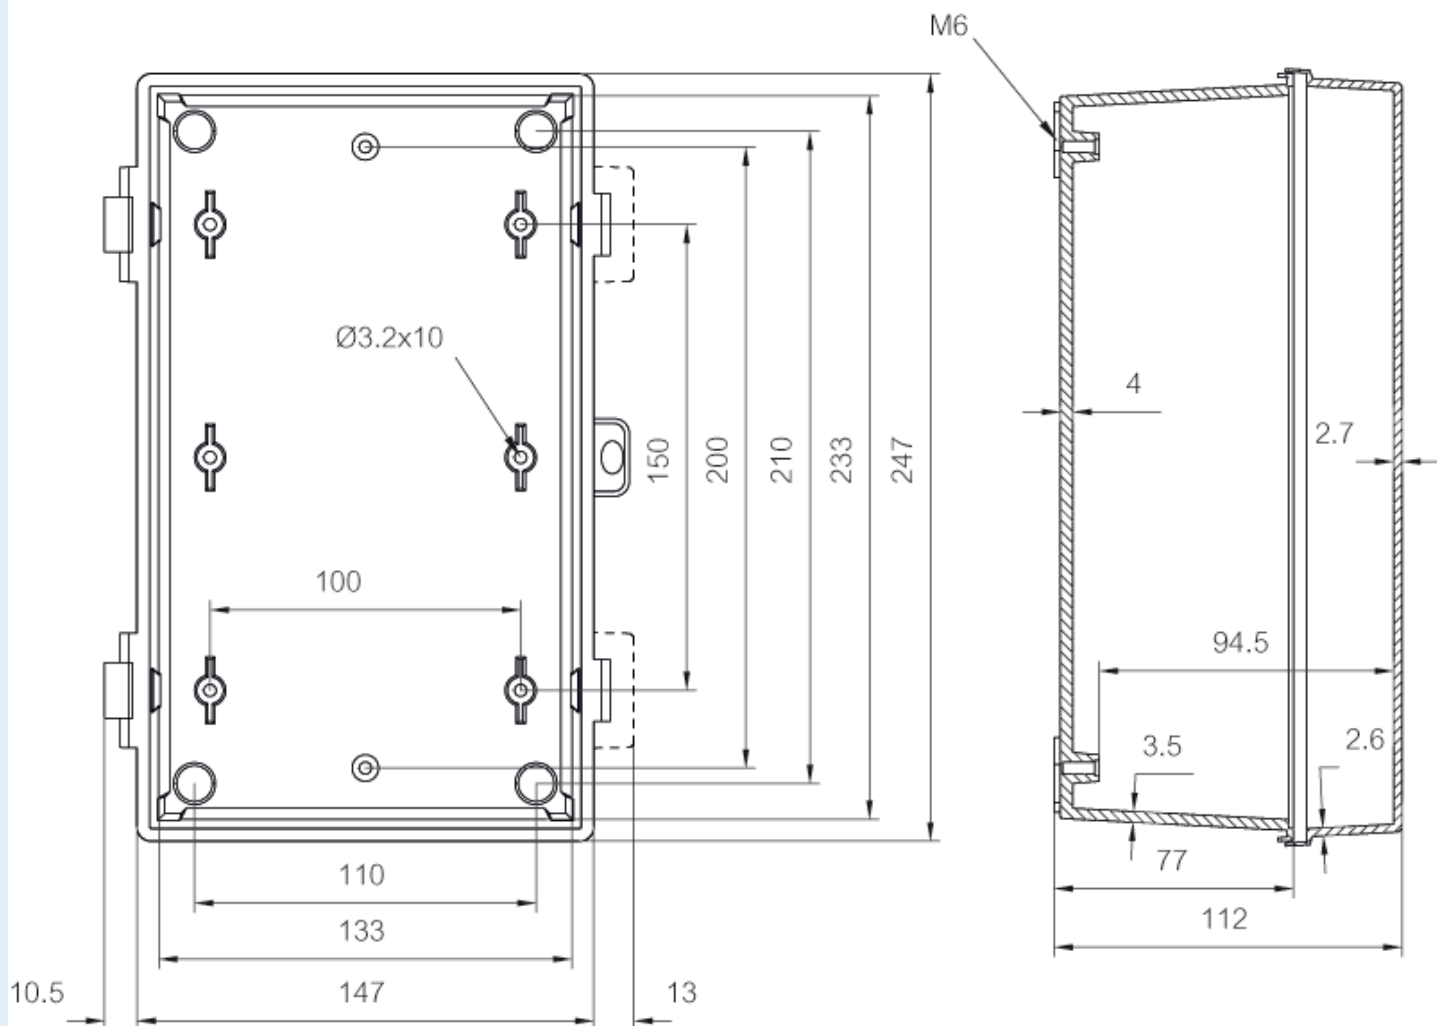

CAB ABS 251511 T

Sample image

Order symbol : CAB ABS 251511 T

EAN : 6418074049018

Product nr : 8183025

Description : Cabinet, ABS, Smoked transparent door

Remarks : Latches on the long side

Including : Cabinet base. door with PUR gasket. latches. screws for mounting plate/
DIN-rail and corner plugs.

CAB 250x150x110

Dimensions :	Height	Width	Depth
mm :	250	150	110

Accessories :	
EKIV 2515 PL	Mounting plate, plastic, for enclosures:

inch : 9.84 5.91 4.33

Materials :

Material : ABS
Base colour : RAL_7035
Cover colour : Clear transparent
Gasket material : Polyurethane

Temperatures :

Temperature °C (continuous) : -40 ... 60
Temperature °F (continuous) : -40 ... 140

(208 x 125 x 2)

EKIV 2515 Mounting plate, for enclosures:
(208 x 125 x 1)

Ratings :

Ingress protection (EN 60529): IP65;
Impact Resistance (EN 62262): IK08;
electrical_insulation : Totally insulated
Halogen free (DIN/VDE 0472, Part 815) : Yes
UV resistance : -
Flammability Rating : UL 94 HB
Glow Wire Test (IEC 695-2-1) °C : 650C