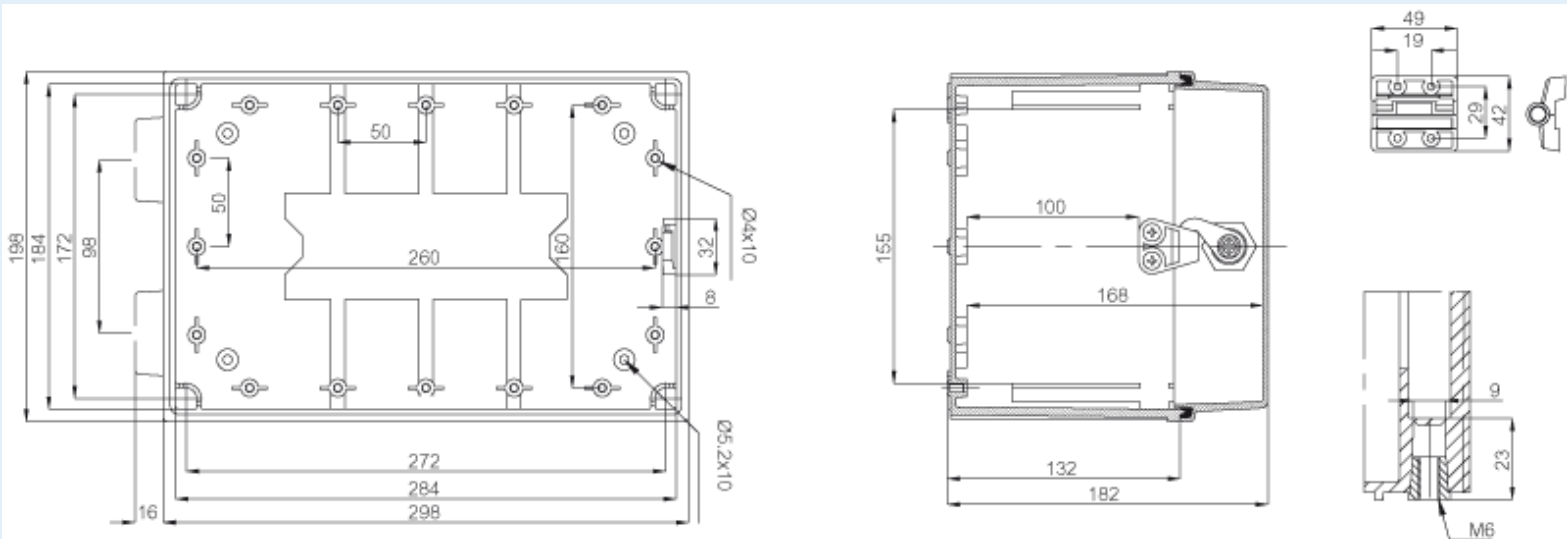

CAB ABS 203018 T3B

Sample image

Order symbol : CAB ABS 203018 T3B

Product nr : 8183034

Description : Cabinet, ABS, Smoked transparent door

Remarks : Lock on the short side

EAN : 6418074012753

EI. number :

- Denmark : 8212020016

Including : Cabinet base, door with PUR gasket, 3mm double bit lock(s) with key, screws for mounting plate/DIN-rail and corner plugs.

Dimensions :	Height	Width	Depth
mm :	200	300	180
inch :	7.87	11.81	7.09

Materials :

Material :	ABS
Base colour :	RAL_7035
Cover colour :	Clear transparent
Gasket material :	Polyurethane

Accessories :

MB 12225	Swing door set (20 x 20 x 80)
AL	
EKIV 27	DIN-35 Mounting rail, for enclosures: (266 x 35 x 1.5)
FP A 23	Swing-out door/Front plate (aluminium), for enclosures: (168 x 268 x 1)
EKIV 17	DIN-35 Mounting rail, for enclosures: (166 x 35 x 1.5)
EKIV 23	Mounting plate, for enclosures: (170 x 270 x 1.5)