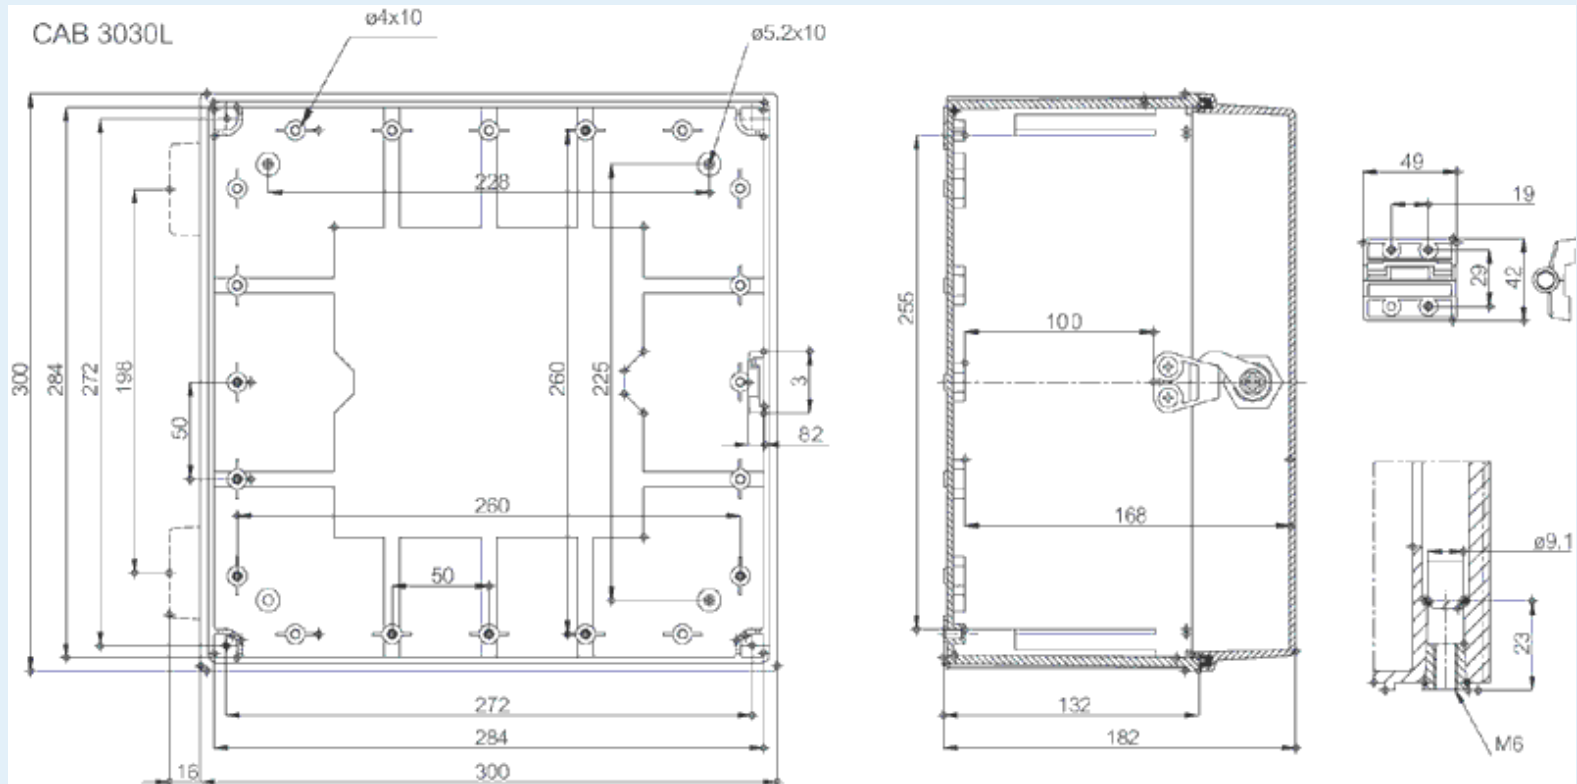

CAB ABS 303018 T3B

Sample image

Order symbol : CAB ABS 303018 T3B

Product nr : 8183042

Description : Cabinet, ABS, Smoked transparent door

Remarks : Lock on the long side

EAN : 6418074020192

EI. number :

- Finland : 3424361
- Denmark : 8212019030
- Sweden : 2540039

Including : Cabinet base, door with PUR gasket, 3mm double bit lock(s) with key, screws for mounting plate/DIN-rail and corner plugs.

Dimensions :	Height	Width	Depth
mm :	300	300	180

Accessories :	
EKIV 33	Mounting plate, for enclosures: (270 x 270 x 1.5)

inch : 11.81 11.81 7.09

Materials :

Material : ABS
Base colour : RAL_7035
Cover colour : Clear transparent
Gasket material : Polyurethane

EKIV 27 DIN-35 Mounting rail, for enclosures:
(266 x 35 x 1.5)

Ratings :

Ingress protection (EN 60529): IP65;
Impact Resistance (EN 62262): IK08;
electrical_insulation : Totally insulated
Halogen free (DIN/VDE 0472, Part 815) : Yes
UV resistance : -
Flammability Rating : UL 94 HB
Glow Wire Test (IEC 695-2-1) °C : 650C