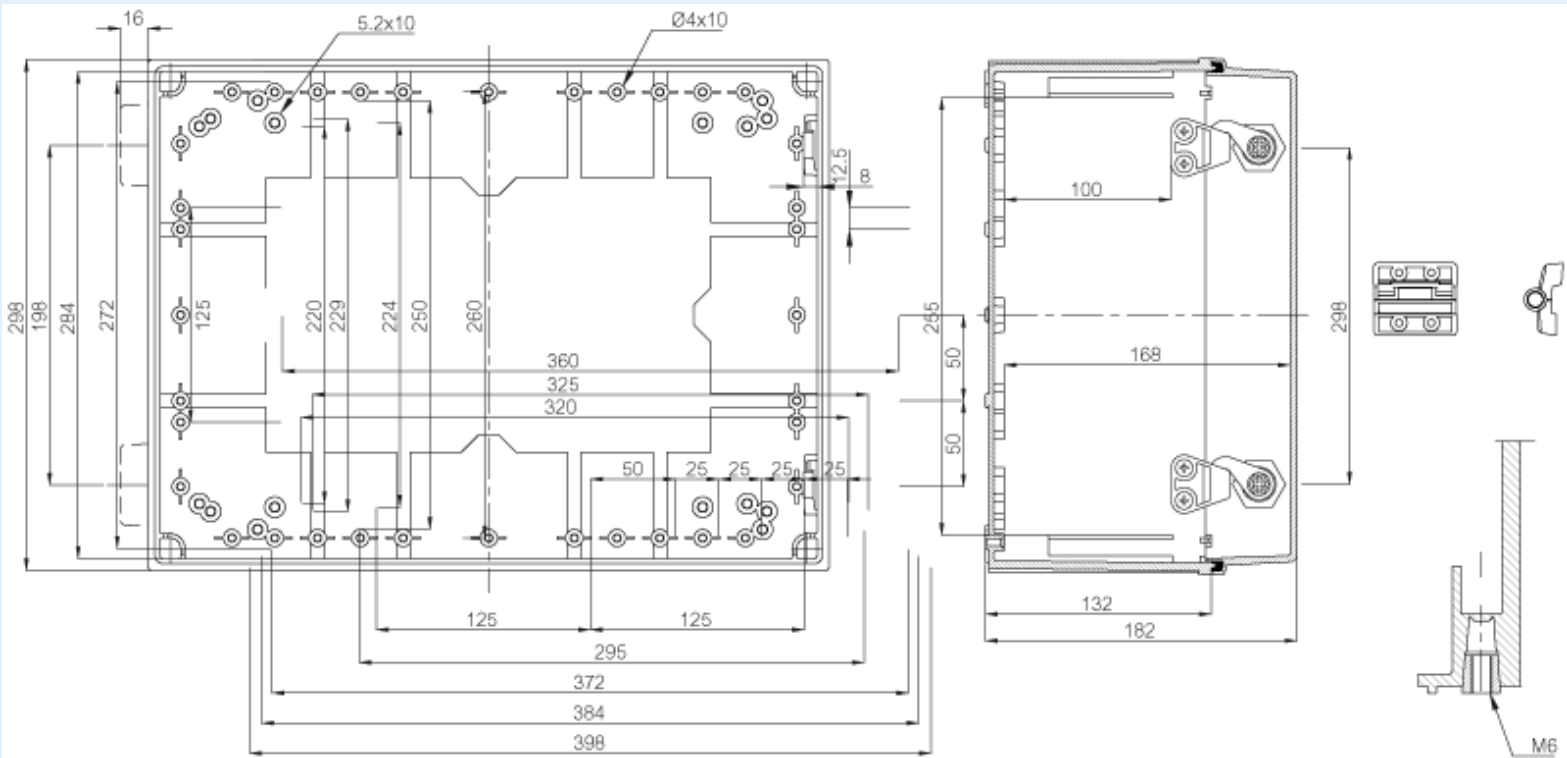

# CAB ABS 304018 T3B

Sample image

**Order symbol :** CAB ABS 304018 T3B

**Product nr :** 8183054

**Description :** Cabinet, ABS, Smoked transparent door

**Remarks :** Locks on the short side

**EAN :** 6418074012760

**El. number :**

- Denmark : 8212020032

**Including :** Cabinet base, door with PUR gasket, 3mm double bit lock(s) with key, screws for mounting plate/DIN-rail and corner plugs.

Dimensions :	Height	Width	Depth
mm :	300	400	180
inch :	11.81	15.75	7.09

**Accessories :**

- MB 12225 AL Swing door set (20 x 20 x 80)
- EKIV 37 DIN-35 Mounting rail, for enclosures: (366 x 35 x 1.5)

**Materials :**

Material :	ABS
Base colour :	RAL_7035
Cover colour :	Clear transparent
Gasket material :	Polyurethane

EKIV 27	DIN-35 Mounting rail, for enclosures: (266 x 35 x 1.5)
EKIV 43	Mounting plate, for enclosures: (370 x 270 x 1.5)
FP A 43	Swing-out door/Front plate (aluminium), for enclosures: (268 x 368 x 1)