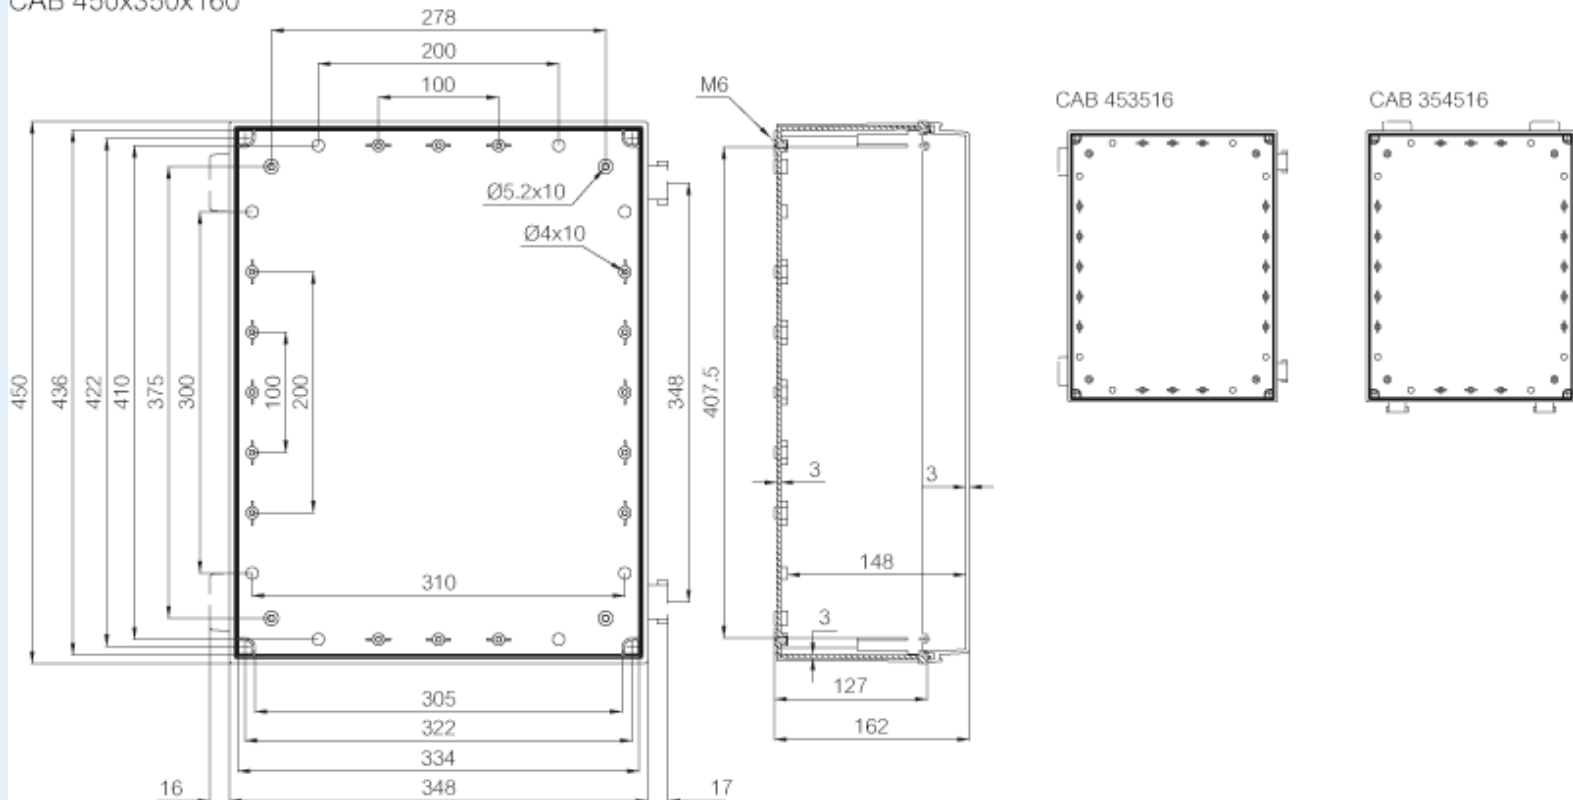

CAB ABS 354516 T

Sample image

Order symbol : CAB ABS 354516 T

EAN : 6418074049186

Product nr : 8183056

Description : Cabinet, ABS, Smoked transparent door

Remarks : Latches on the short side

Including : Cabinet base. door with PUR gasket. latches. screws for mounting plate/ DIN-rail and corner plugs.

CAB 450x350x160

Dimensions :	Height	Width	Depth
mm :	350	450	160
inch :	13.78	17.72	6.3

Ratings :	
Ingress protection (EN 60529):	IP65;
Impact Resistance (EN 62262):	IK08;
electrical_insulation :	Totally insulated