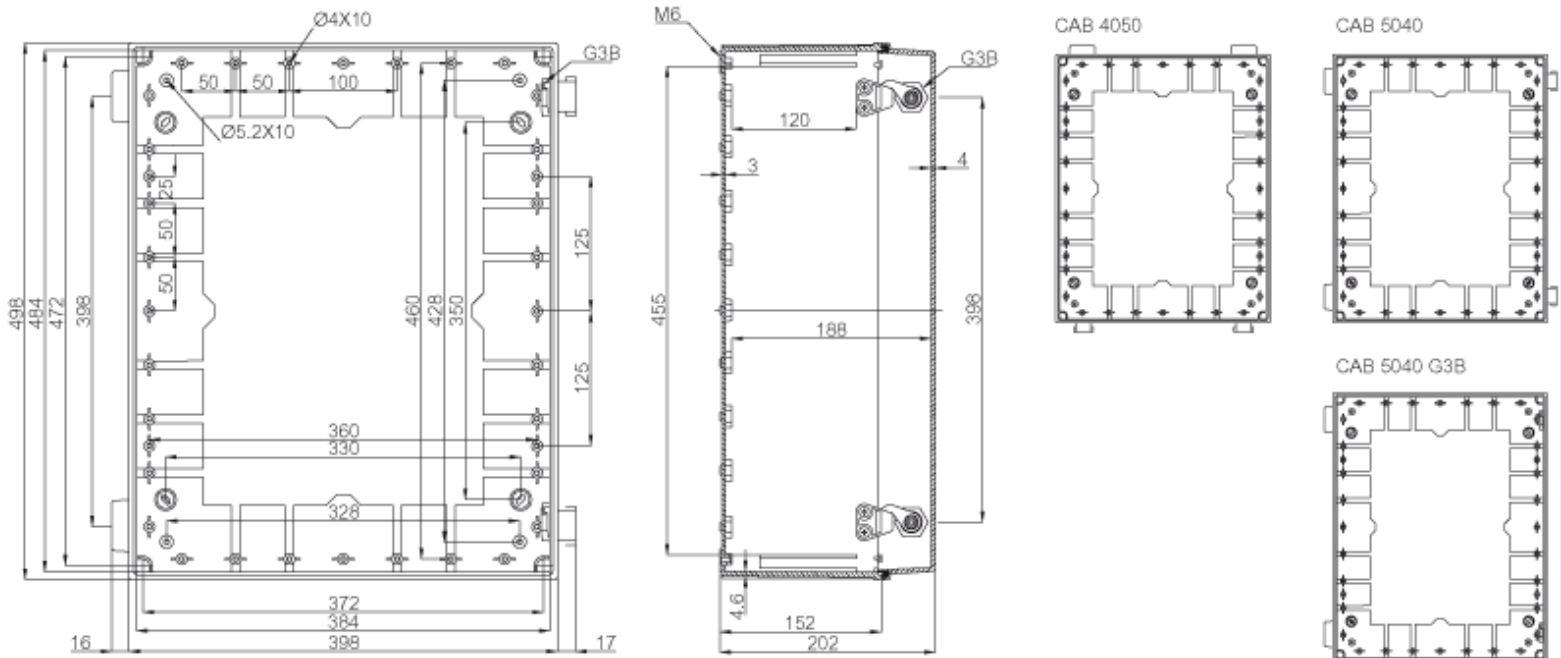

# CAB ABS 504020 T3B

Sample image

**Order symbol :** CAB ABS 504020 T3B

**Product nr :** 8183062

**Description :** Cabinet, ABS, Smoked transparent door

**Remarks :** Locks on the long side

**EAN :** 6418074020437

**El. number :**

- Finland : 3424374
- Denmark : 8212019072
- Sweden : 2540051

**Including :** Cabinet base, door with PUR gasket, 3mm double bit lock(s) with key, screws for mounting plate/DIN-rail and corner plugs.

CAB 500x400x200

Dimensions :	Height	Width	Depth
mm :	500	400	200
inch :	19.69	15.75	7.87

Ratings :	
Ingress protection (EN 60529):	IP65;
Impact Resistance (EN 62262):	IK08;
electrical_insulation :	Totally insulated