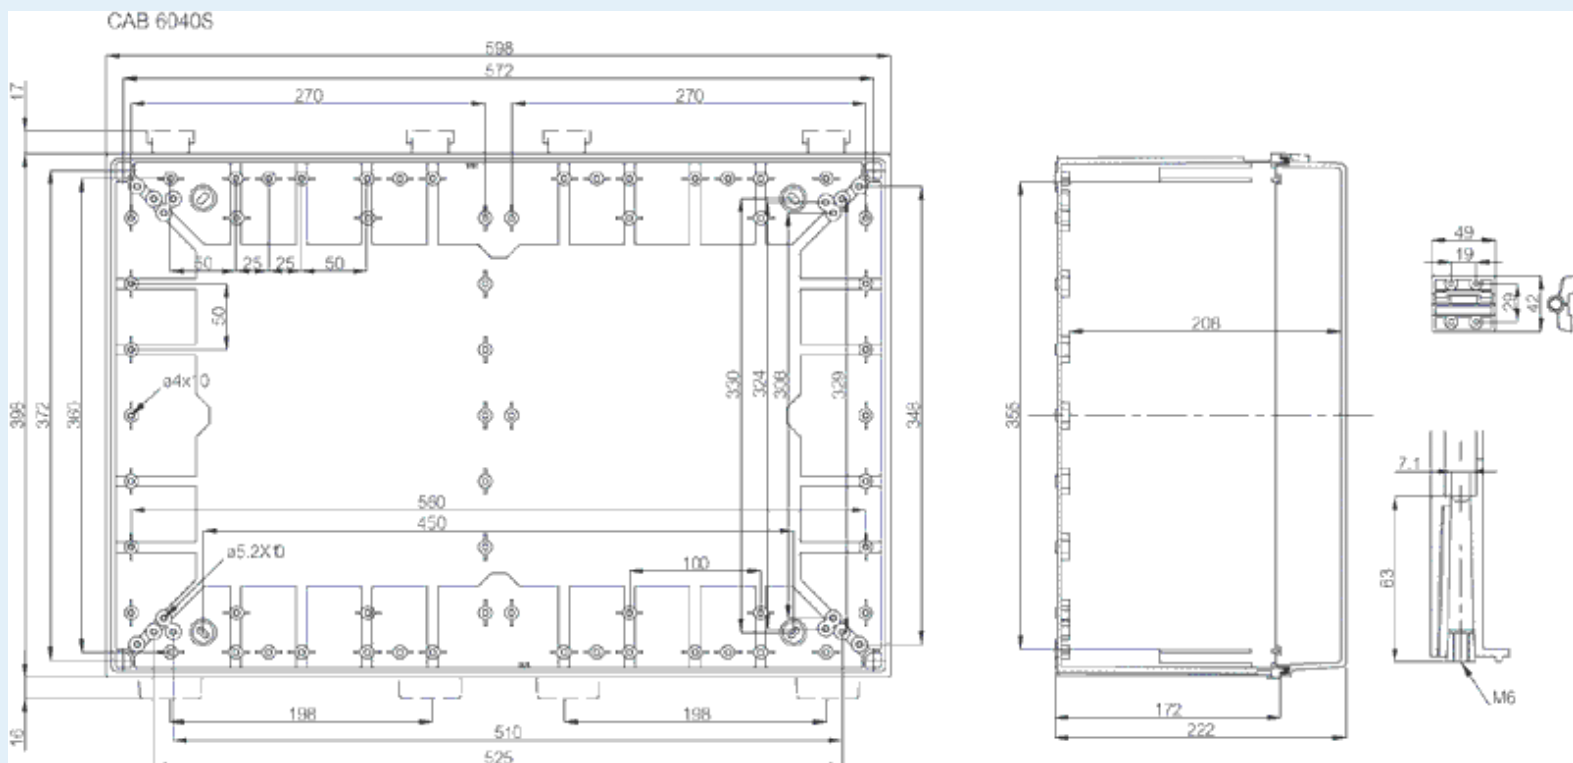

# CAB ABS 604022 T

Sample image

**Order symbol :** CAB ABS 604022 T

**Product nr :** 8183070

**Description :** Cabinet, ABS, Smoked transparent door

**Remarks :** Latches on the long side

**EAN :** 6418074020499

**El. number :**

- Finland : 3424376
- Denmark : 8212020595
- Sweden : 2540053

**Including :** Cabinet base. door with PUR gasket. latches. screws for mounting plate/ DIN-rail and corner plugs.

| Dimensions : | Height | Width | Depth |
|--------------|--------|-------|-------|
| mm :         | 600    | 400   | 220   |
| inch :       | 23.62  | 15.75 | 8.66  |