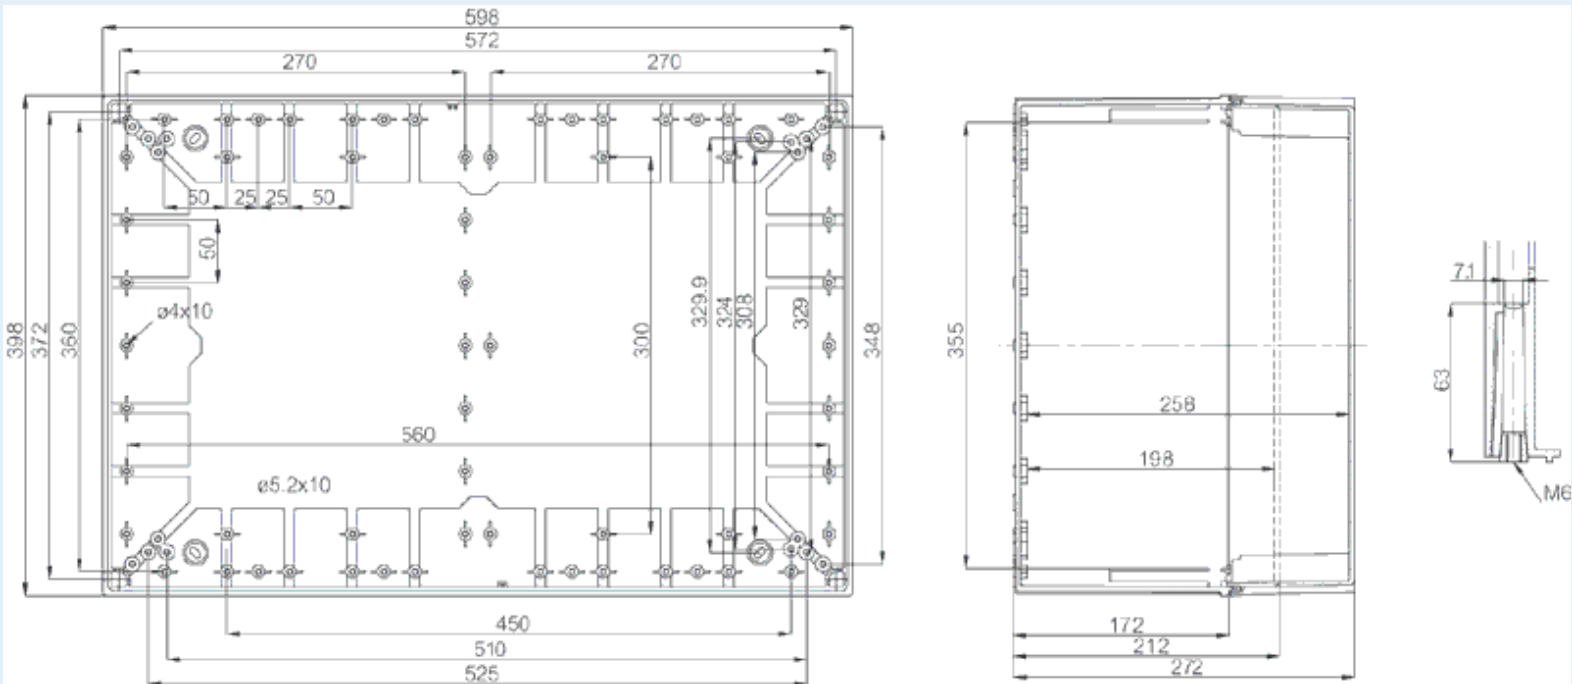

CAB ABSQ 604021 T

Sample image

Order symbol : CAB ABSQ 604021 T

EAN : 6418074011268

Product nr : 8183078

El. number :

Description : Cabinet, ABS

• Finland : 3421721

Remarks : Smoked transparent cover

Including : Base with screws for mounting plate/DIN-rail. internal corner plugs. cover with PUR gasket and CS 12137 cover screws.

Dimensions :	Height	Width	Depth
mm :	600	400	210

Accessories :

EKIV 64H	Mounting plate, for enclosures: (570 x 370 x 1.5)
PAT 12040	Hinge set (45 x 35 x 25)
MB 12225 AL	Swing door set (20 x 20 x 80)
EKIV 37	DIN-35 Mounting rail, for enclosures: (366 x 35 x 1.5)