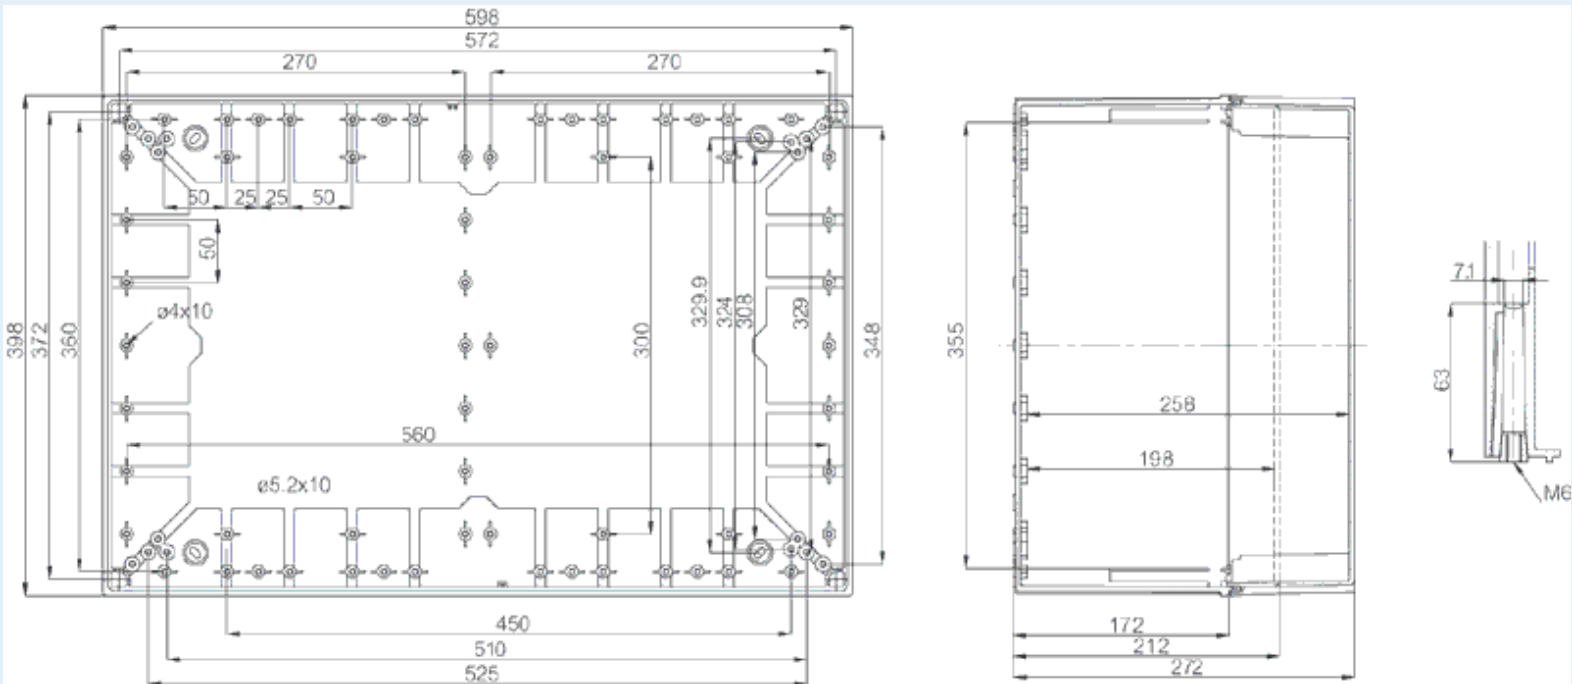

**Remarks :** Smoked transparent cover

**Including :** Base with screws for mounting plate/DIN-rail. internal corner plugs. cover with PUR gasket and CS 12137 cover screws.

Dimensions :	Height	Width	Depth
mm :	600	400	270
inch :	23.62	15.75	10.63