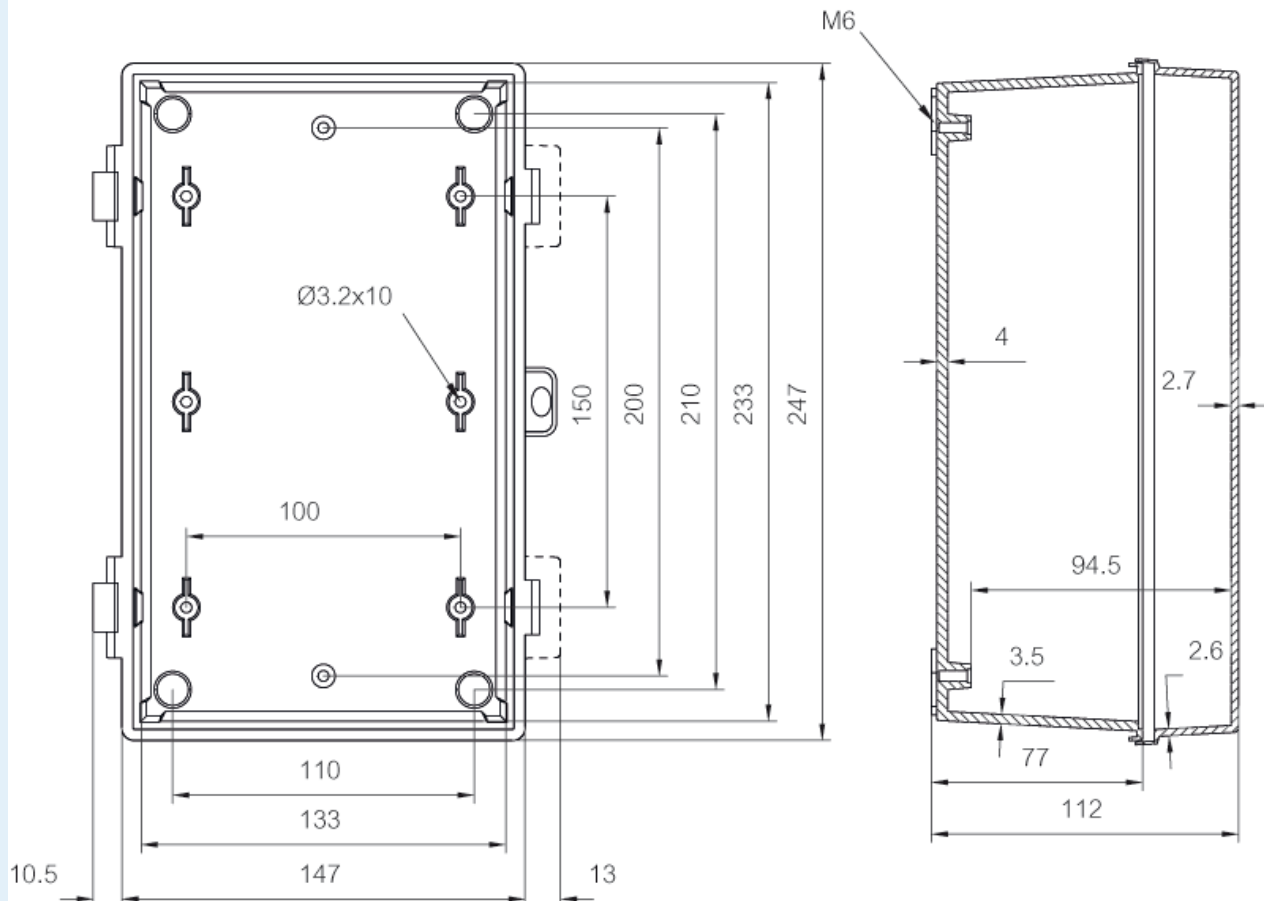

CAB ABS 251511 G

Sample image

Order symbol : CAB ABS 251511 G

EAN : 6418074048998

Product nr : 8183325

Description : Cabinet, ABS, Grey door

Remarks : Latches on the long side

Including : Cabinet base. door with PUR gasket. latches. screws for mounting plate/ DIN-rail and corner plugs.

CAB 250x150x110

Dimensions :

	Height	Width	Depth
mm :	250	150	110
inch :	9.84	5.91	4.33

Materials :

Material :	ABS
Base colour :	RAL_7035
Cover colour :	RAL 7035 -light grey
Gasket material :	Polyurethane

Temperatures :

Temperature °C (continuous) :	-40 ... 60
Temperature °F (continuous) :	-40 ... 140

Accessories :

EKIV 2515 PL	Mounting plate, plastic, for enclosures: (208 x 125 x 2)
EKIV 2515	Mounting plate, for enclosures: (208 x 125 x 1)