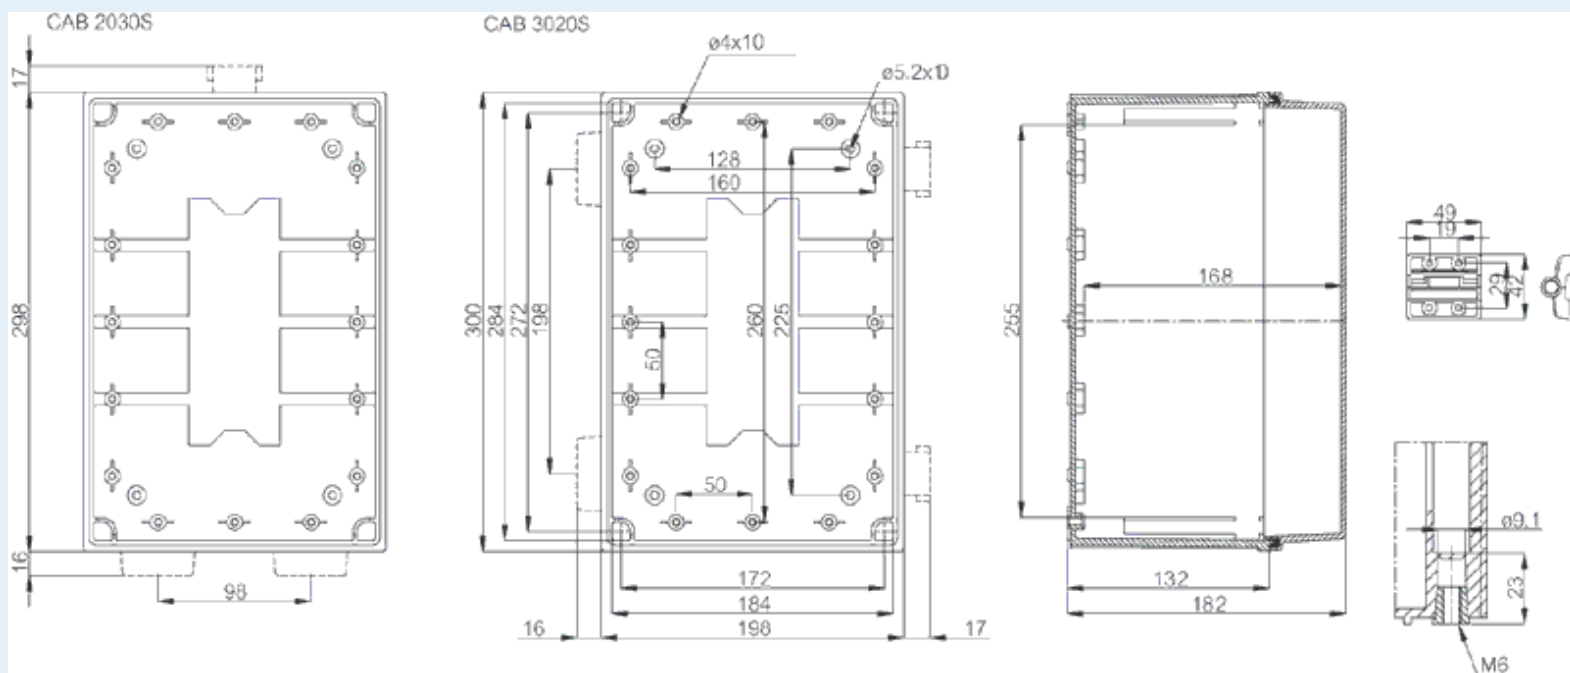

CAB ABS 302018 G

Sample image

Order symbol : CAB ABS 302018 G

EAN : 6418074020062

Product nr : 8183330

El. number :

Description : Cabinet, ABS, Grey door

- Finland : 3424301
- Denmark : 8212020508
- Sweden : 2540061

Remarks : Latches on the long side

Including : Cabinet base. door with PUR gasket. latches. screws for mounting plate/ DIN-rail and corner plugs.

Dimensions :

	Height	Width	Depth
mm :	300	200	180
inch :	11.81	7.87	7.09

Materials :

Material :	ABS
Base colour :	RAL_7035
Cover colour :	RAL 7035 -light grey

Accessories :

MB 12225 AL	Swing door set (20 x 20 x 80)
EKIV 27	DIN-35 Mounting rail, for enclosures: (266 x 35 x 1.5)
FP A 23	Swing-out door/Front plate (aluminium), for enclosures: (168 x 268 x 1)
EKIV 17	DIN-35 Mounting rail, for enclosures: (166 x 35 x 1.5)

Gasket material : Polyurethane

EKIV 23 Mounting plate, for enclosures:
(170 x 270 x 1.5)

Temperatures :

Temperature °C (continuous) : -40 ... 60
Temperature °F (continuous) : -40 ... 140

Ratings :

Ingress protection (EN 60529): IP65;
Impact Resistance (EN 62262): IK08;
electrical_insulation : Totally insulated
Halogen free (DIN/VDE 0472, Part 815) : Yes
UV resistance : -
Flammability Rating : UL 94 HB
Glow Wire Test (IEC 695-2-1) °C : 650C