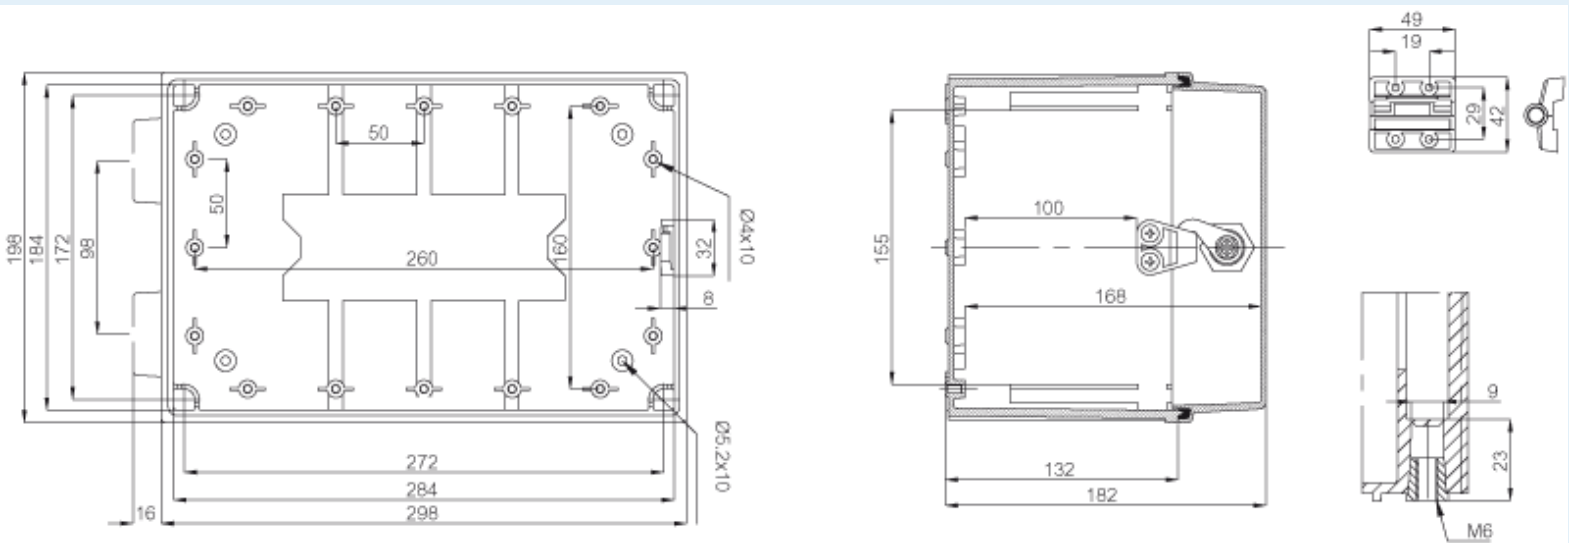

CAB ABS 203018 G3B

Sample image

Order symbol : CAB ABS 203018 G3B

EAN : 6418074012791

Product nr : 8183334

El. number :

Description : Cabinet, ABS, Grey door

• Denmark : 8212020003

Remarks : Lock on the short side

Including : Cabinet base. door with PUR gasket. 3mm double bit lock(s) with key. screws for mounting plate/DIN-rail and corner plugs.

Dimensions :	Height	Width	Depth
mm :	200	300	180
inch :	7.87	11.81	7.09

Materials :

Material :	ABS
Base colour :	RAL_7035
Cover colour :	RAL 7035 -light grey
Gasket material :	Polyurethane

Accessories :

MB 12225 AL	Swing door set (20 x 20 x 80)
EKIV 27	DIN-35 Mounting rail, for enclosures: (266 x 35 x 1.5)
FP A 23	Swing-out door/Front plate (aluminium), for enclosures: (168 x 268 x 1)
EKIV 17	DIN-35 Mounting rail, for enclosures: (166 x 35 x 1.5)
EKIV 23	Mounting plate, for enclosures: (170 x 270 x 1.5)