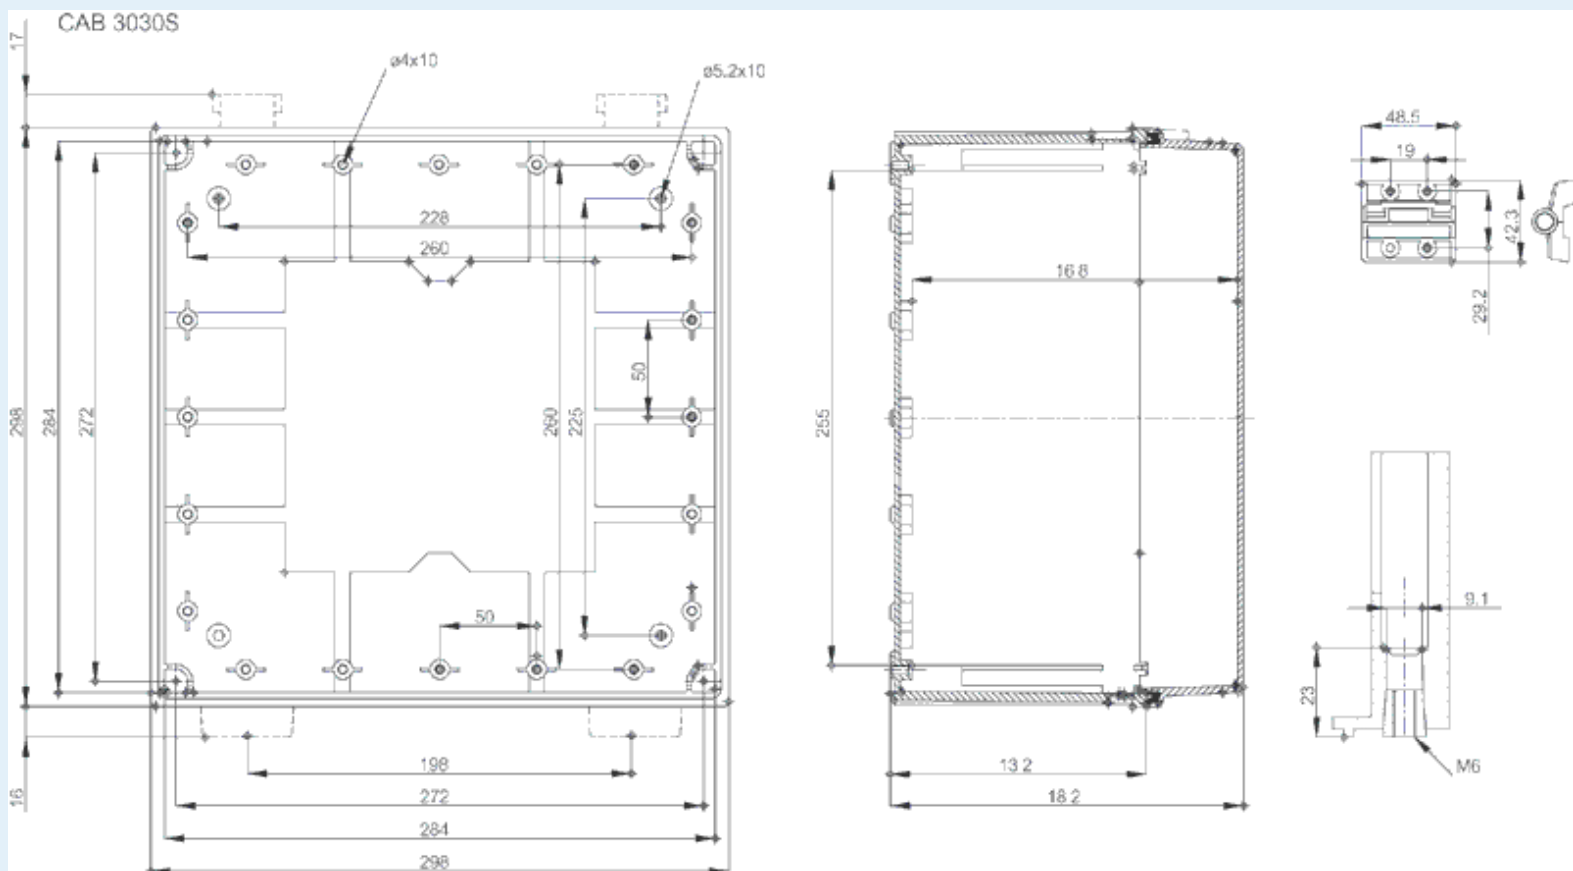

# CAB ABS 303018 G

Sample image

**Order symbol :** CAB ABS 303018 G

**EAN :** 6418074020161

**Product nr :** 8183340

**El. number :**

**Description :** Cabinet, ABS, Grey door

- Finland : 3424307
- Denmark : 8212020524
- Sweden : 2540067

**Remarks :** Latches on the long side

**Including :** Cabinet base. door with PUR gasket. latches. screws for mounting plate/ DIN-rail and corner plugs.

Dimensions :	Height	Width	Depth
mm :	300	300	180
inch :	11.81	11.81	7.09

**Accessories :**

- EKIV 33 Mounting plate, for enclosures: (270 x 270 x 1.5)
- MB 12225 Swing door set

**Materials :**

Material :	ABS
Base colour :	RAL_7035
Cover colour :	RAL 7035 -light grey
Gasket material :	Polyurethane

AL	(20 x 20 x 80)
FP A 33	Swing-out door/Front plate (aluminium), for enclosures: (268 x 268 x 1)
EKIV 27	DIN-35 Mounting rail, for enclosures: (266 x 35 x 1.5)

**Temperatures :**

Temperature °C (continuous) :	-40 ... 60
Temperature °F (continuous) :	-40 ... 140