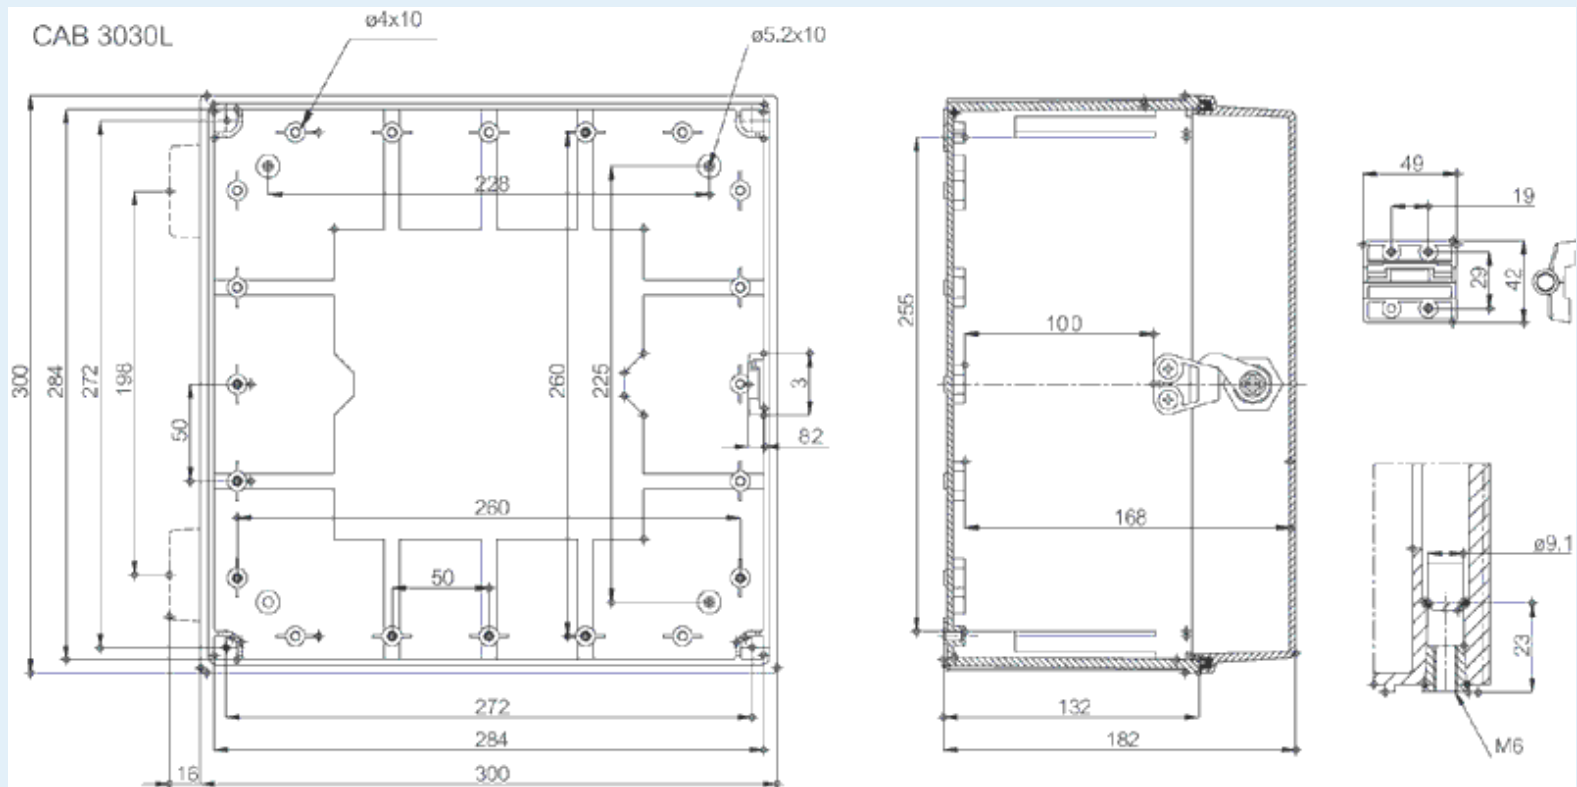

CAB ABS 303018 G3B

Sample image

Order symbol : CAB ABS 303018 G3B

EAN : 6418074020185

Product nr : 8183342

El. number :

Description : Cabinet, ABS, Grey door

- Finland : 3424311
- Denmark : 8212019027
- Sweden : 2540069

Remarks : Lock on the long side

Including : Cabinet base. door with PUR gasket. 3mm double bit lock(s) with key. screws for mounting plate/DIN-rail and corner plugs.

Dimensions :	Height	Width	Depth
mm :	300	300	180
inch :	11.81	11.81	7.09

Materials :	
Material :	ABS

Accessories :

EKIV 33	Mounting plate, for enclosures: (270 x 270 x 1.5)
MB 12225 AL	Swing door set (20 x 20 x 80)
FP A 33	Swing-out door/Front plate (aluminium), for enclosures: (268 x 268 x 1)
EKIV 27	DIN-35 Mounting rail, for enclosures:

Base colour : RAL_7035
Cover colour : RAL 7035 -light grey
Gasket material : Polyurethane

(266 x 35 x 1.5)

Temperatures :

Temperature °C (continuous) : -40 ... 60
Temperature °F (continuous) : -40 ... 140