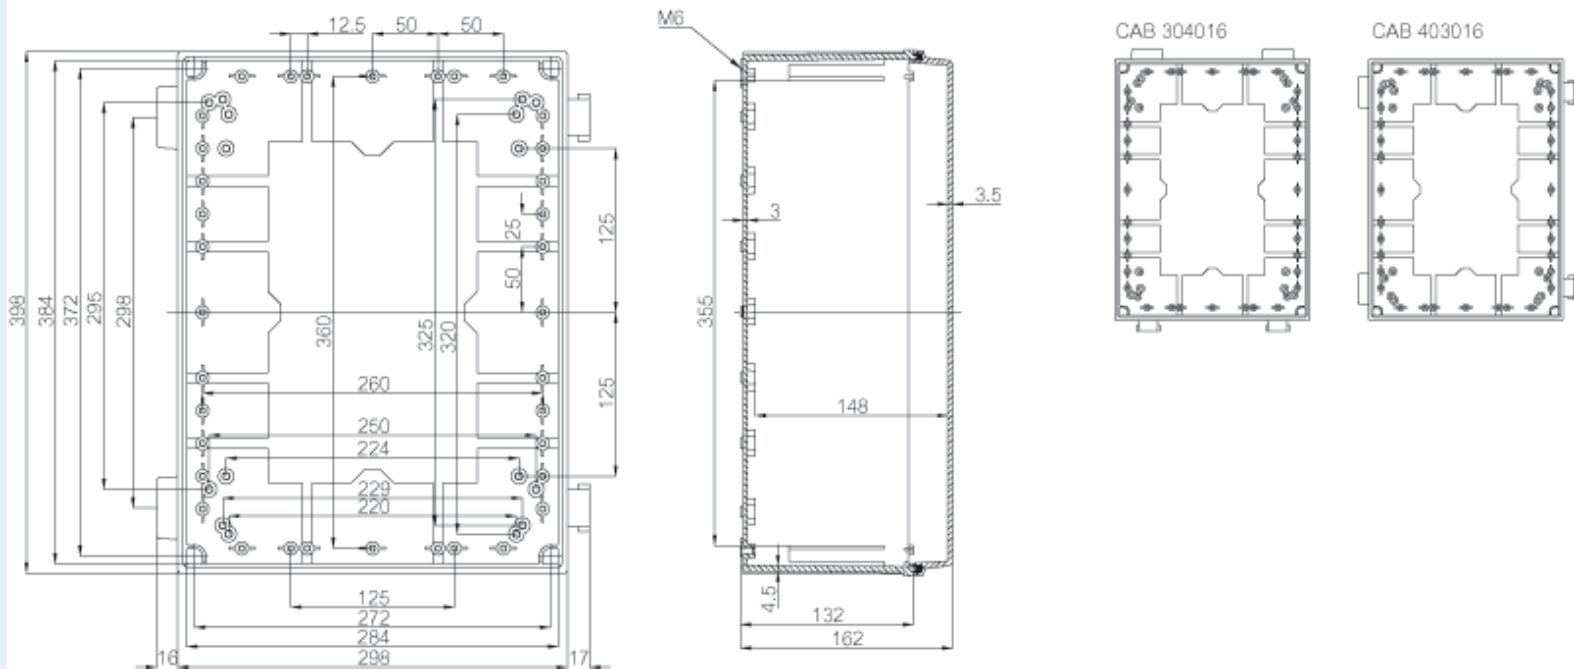

CAB ABS 403016 G

Sample image

Order symbol : CAB ABS 403016 G

EAN : 6418074049193

Product nr : 8183345

Description : Cabinet, ABS, Grey door

Remarks : Latches on the long side

Including : Cabinet base. door with PUR gasket. latches. screws for mounting plate/ DIN-rail and corner plugs.

CAB 400x300x160

Dimensions :

	Height	Width	Depth
mm :	400	300	160
inch :	15.75	11.81	6.3

Accessories :

MB 12225	Swing door set (20 x 20 x 80)
AL	
EKIV 37	DIN-35 Mounting rail, for enclosures: (366 x 35 x 1.5)
EKIV 27	DIN-35 Mounting rail, for enclosures: (266 x 35 x 1.5)

Materials :

Material : ABS
Base colour : RAL_7035
Cover colour : RAL 7035 -light grey
Gasket material : Polyurethane

EKIV 43 Mounting plate, for enclosures:
(370 x 270 x 1.5)
FP A 43 Swing-out door/Front plate (aluminium), for
enclosures:
(268 x 368 x 1)