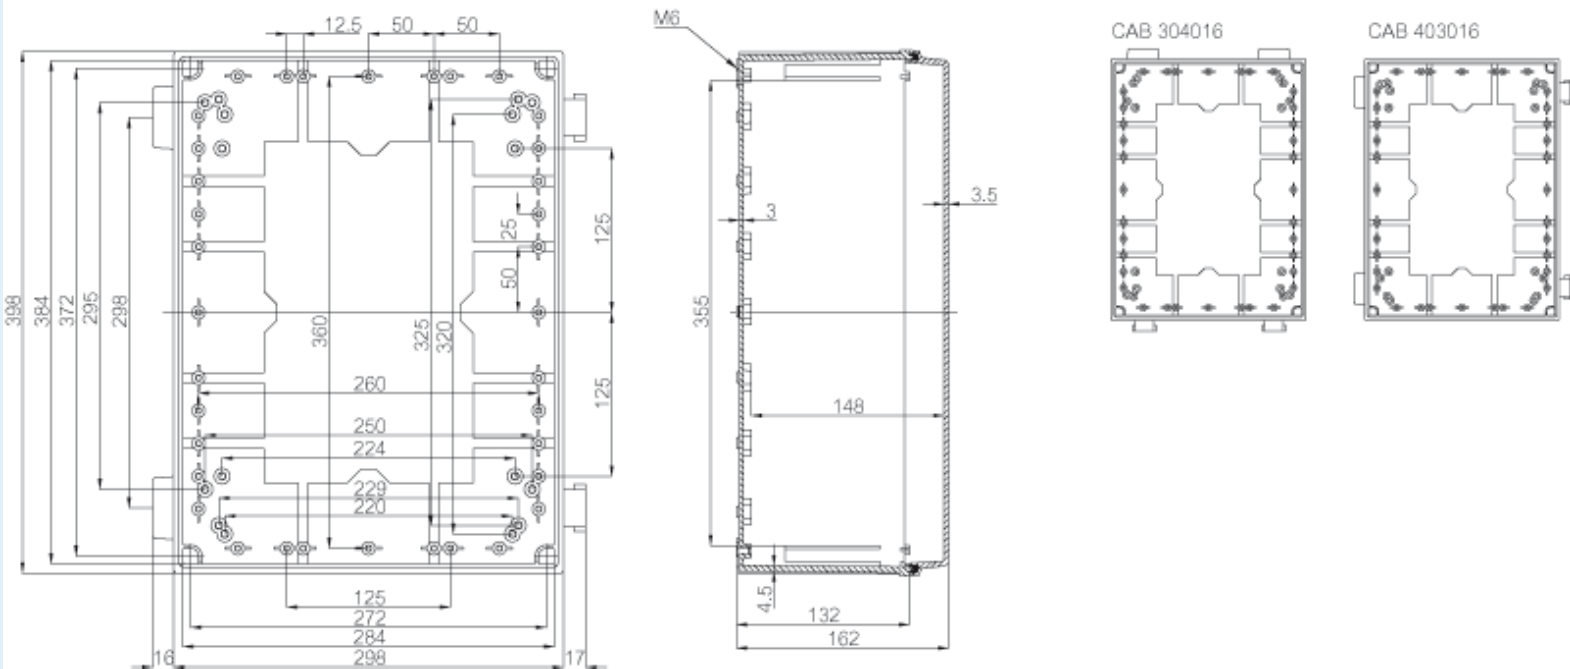

CAB ABS 304016 G

Sample image

Order symbol : CAB ABS 304016 G

EAN : 6418074049209

Product nr : 8183346

Description : Cabinet, ABS, Grey door

Remarks : Latches on the short side

Including : Cabinet base. door with PUR gasket. latches. screws for mounting plate/ DIN-rail and corner plugs.

CAB 400x300x160

Dimensions :

	Height	Width	Depth
mm :	300	400	160
inch :	11.81	15.75	6.3

Accessories :

MB 12225	Swing door set (20 x 20 x 80)
AL	
EKIV 37	DIN-35 Mounting rail, for enclosures: (366 x 35 x 1.5)
EKIV 27	DIN-35 Mounting rail, for enclosures: (266 x 35 x 1.5)

Materials :

Material : ABS
Base colour : RAL_7035
Cover colour : RAL 7035 -light grey
Gasket material : Polyurethane

EKIV 43 Mounting plate, for enclosures:
(370 x 270 x 1.5)
FP A 43 Swing-out door/Front plate (aluminium), for
enclosures:
(268 x 368 x 1)