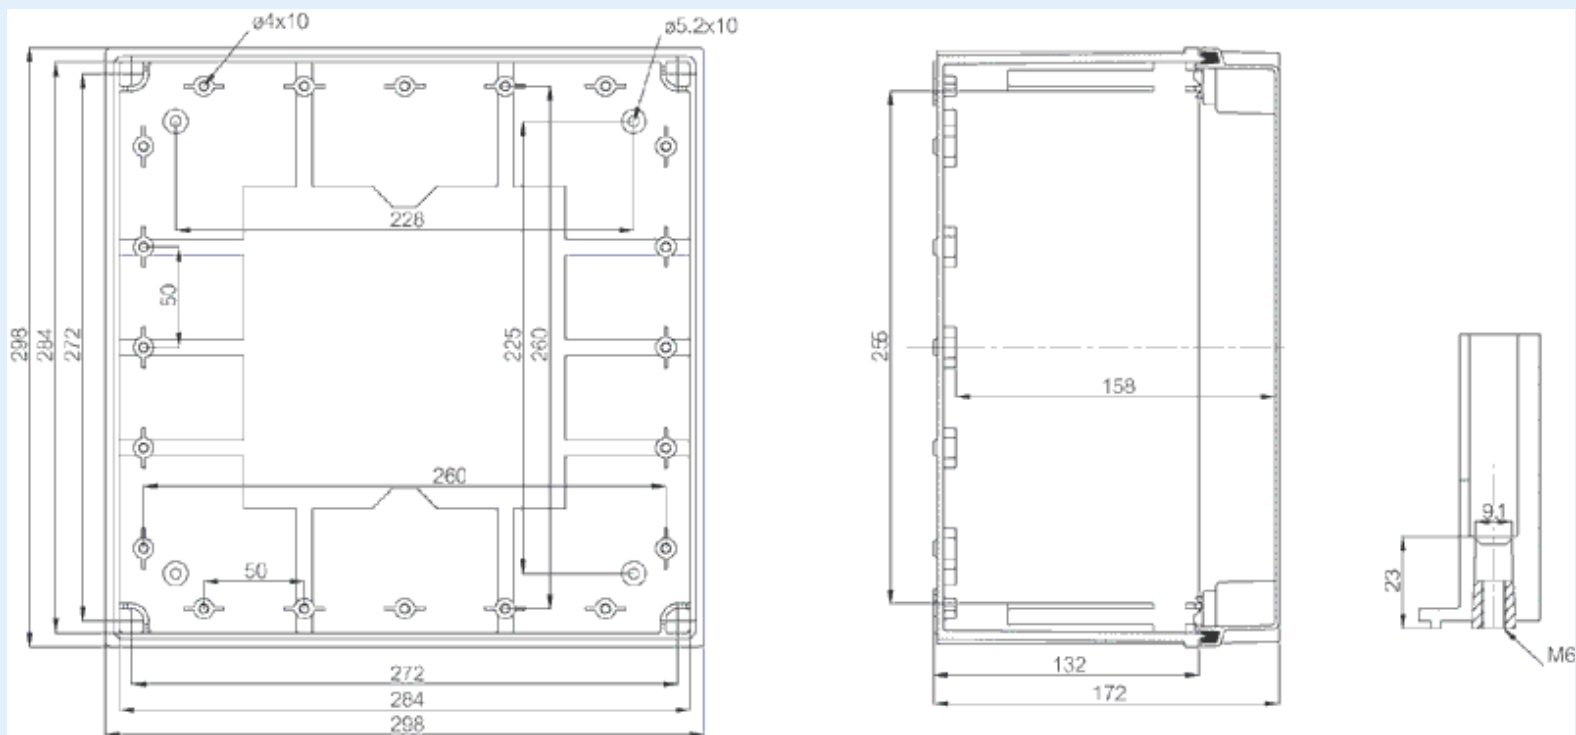

CAB ABSQ 303017 G

Sample image

Order symbol : CAB ABSQ 303017 G

EAN : 6418074011299

Product nr : 8183348

El. number :

Description : Cabinet, ABS

- Finland : 3424308
- Denmark : 8212050604
- Sweden : 2508266

Remarks : Grey cover

Including : Base with screws for mounting plate/DIN-rail. internal corner plugs. cover with PUR gasket and CS 12137 cover screws.

Dimensions :	Height	Width	Depth
mm :	300	300	170
inch :	11.81	11.81	6.69

Materials :

Material :	ABS
Base colour :	RAL_7035
Cover colour :	RAL 7035 -light grey

Accessories :

EKIV 33	Mounting plate, for enclosures: (270 x 270 x 1.5)
PAT 12040	Hinge set (45 x 35 x 25)
MB 12225 AL	Swing door set (20 x 20 x 80)
FP A 33	Swing-out door/Front plate (aluminium), for enclosures: (268 x 268 x 1)

Gasket material : Polyurethane

EKIV 27 DIN-35 Mounting rail, for enclosures:
(266 x 35 x 1.5)

Temperatures :

Temperature °C (continuous) : -40 ... 60

Temperature °F (continuous) : -40 ... 140

Ratings :

Ingress protection (EN 60529): IP66; IP67;