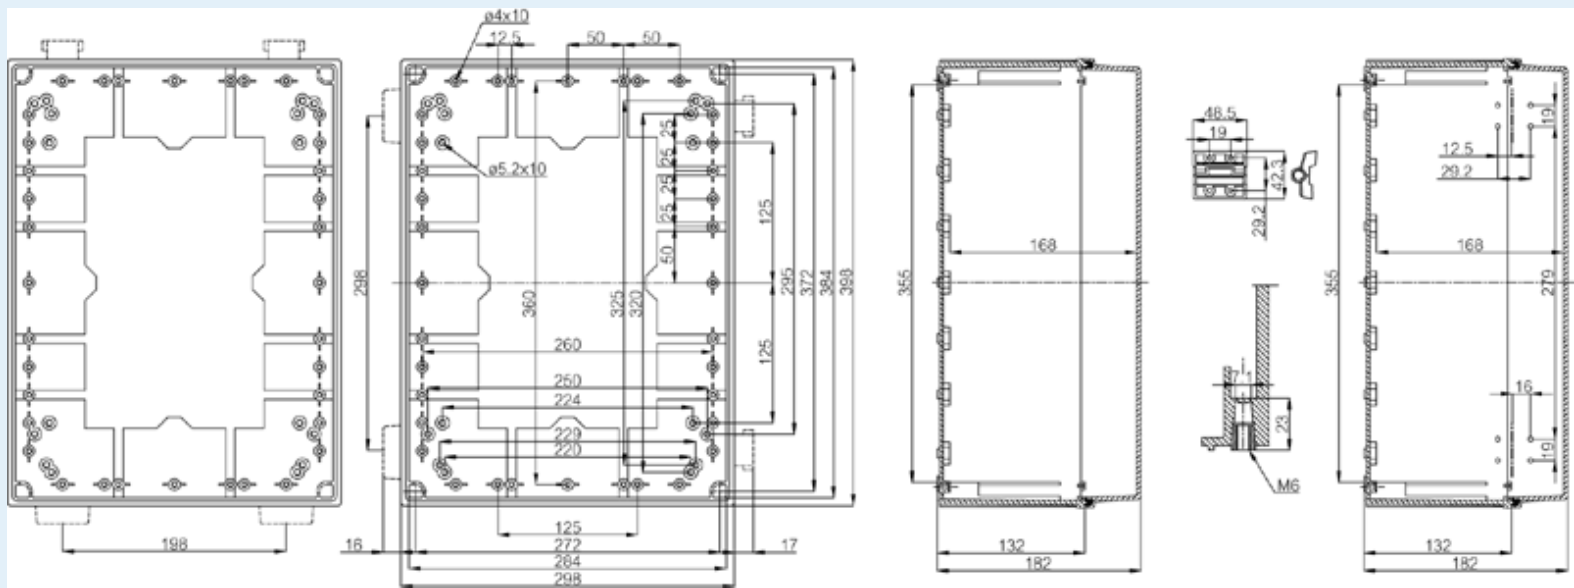

CAB ABS 403018 G

Sample image

Order symbol : CAB ABS 403018 G

Product nr : 8183350

Description : Cabinet, ABS, Grey door

Remarks : Latches on the long side

EAN : 6418074020260

El. number :

- Finland : 3424314
- Denmark : 8212020540
- Sweden : 2540071

Including : Cabinet base. door with PUR gasket. latches. screws for mounting plate/ DIN-rail and corner plugs.

Dimensions :

	Height	Width	Depth
mm :	400	300	180
inch :	15.75	11.81	7.09

Materials :

Material :	ABS
Base colour :	RAL_7035
Cover colour :	RAL 7035 -light grey
Gasket material :	Polyurethane

Accessories :

MB 12225	Swing door set (20 x 20 x 80)
AL	
EKIV 37	DIN-35 Mounting rail, for enclosures: (366 x 35 x 1.5)
EKIV 27	DIN-35 Mounting rail, for enclosures: (266 x 35 x 1.5)
EKIV 43	Mounting plate, for enclosures: (370 x 270 x 1.5)
FP A 43	Swing-out door/Front plate (aluminium), for enclosures: (268 x 368 x 1)