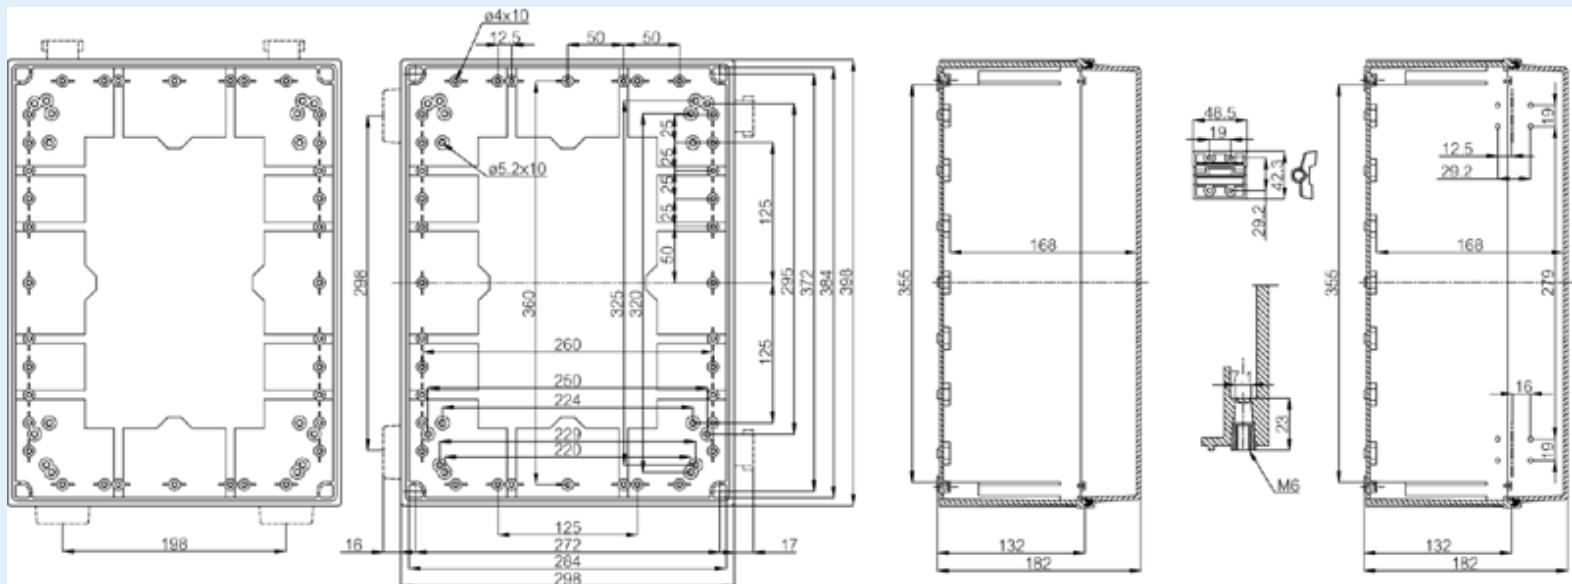

# CAB ABS 304018 G

Sample image

**Order symbol :** CAB ABS 304018 G

**EAN :** 6418074020284

**Product nr :** 8183351

**El. number :**

**Description :** Cabinet, ABS, Grey door

- Finland : 3424316
- Denmark : 8212020728
- Sweden : 2540073

**Remarks :** Latches on the short side

**Including :** Cabinet base. door with PUR gasket. latches. screws for mounting plate/ DIN-rail and corner plugs.

Dimensions :	Height	Width	Depth
mm :	300	400	180
inch :	11.81	15.75	7.09

## Accessories :

MB 12225 AL	Swing door set (20 x 20 x 80)
EKIV 37	DIN-35 Mounting rail, for enclosures: (366 x 35 x 1.5)
EKIV 27	DIN-35 Mounting rail, for enclosures: (266 x 35 x 1.5)
EKIV 43	Mounting plate, for enclosures: (370 x 270 x 1.5)
FP A 43	Swing-out door/Front plate (aluminium), for enclosures: (268 x 368 x 1)