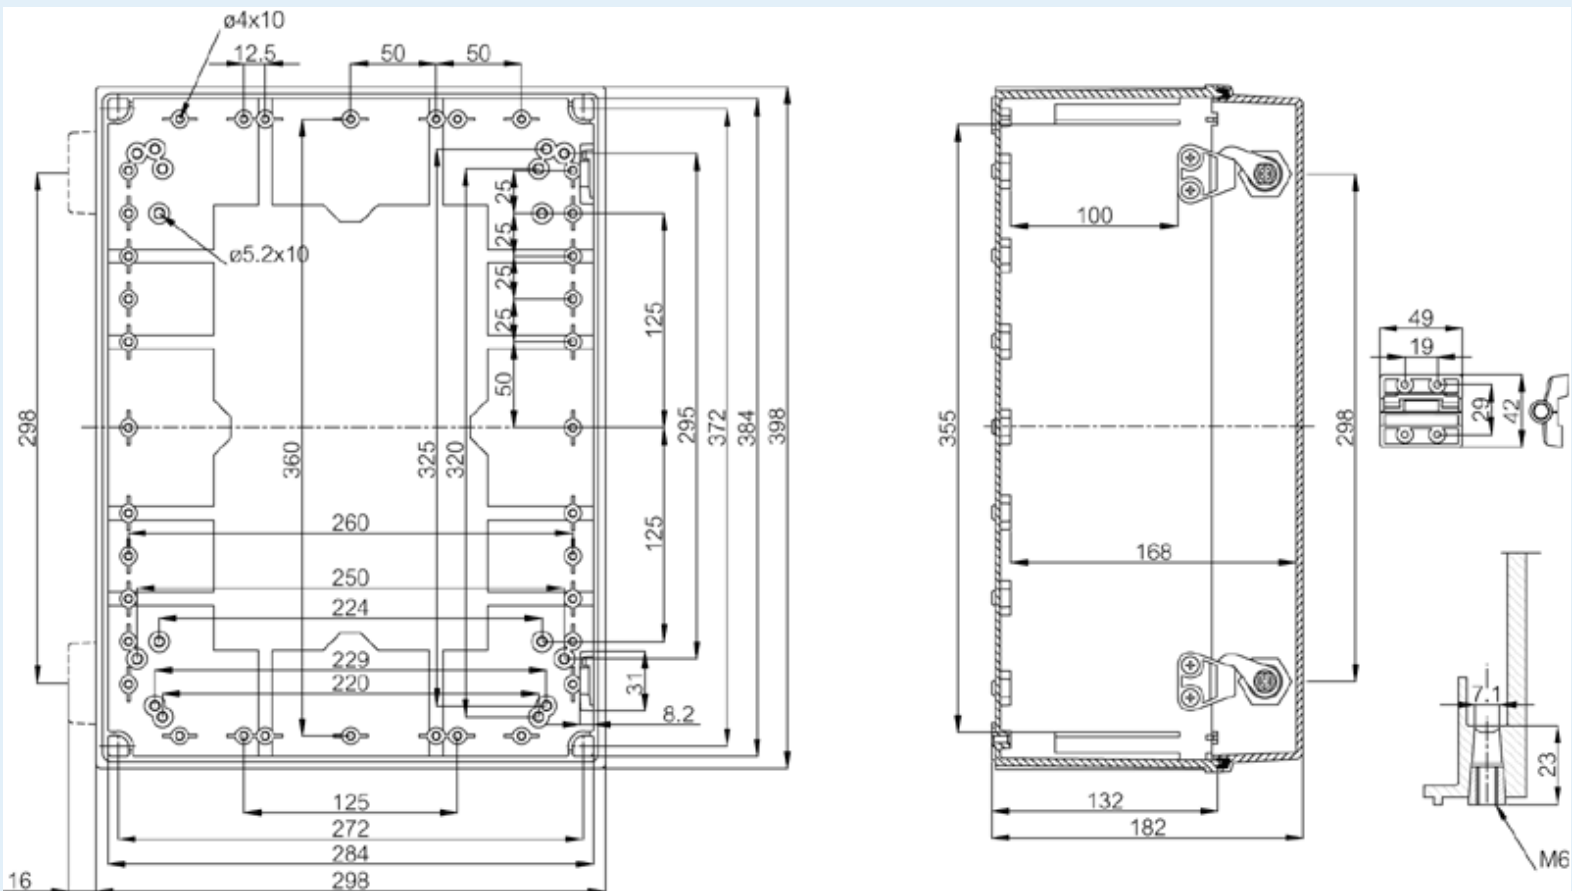

# CAB ABS 403018 G3B

Sample image

**Order symbol :** CAB ABS 403018 G3B

**EAN :** 6418074020307

**Product nr :** 8183352

**El. number :**

**Description :** Cabinet, ABS, Grey door

- Finland : 3424318
- Denmark : 8212019043
- Sweden : 2540075

**Remarks :** Locks on the long side

**Including :** Cabinet base. door with PUR gasket. 3mm double bit lock(s) with key. screws for mounting plate/DIN-rail and corner plugs.

Dimensions :	Height	Width	Depth
mm :	400	300	180
inch :	15.75	11.81	7.09

#### Accessories :

- MB 12225 Swing door set (20 x 20 x 80)
- AL
- EKIV 37 DIN-35 Mounting rail, for enclosures: (366 x 35 x 1.5)

**Materials :**

Material :	ABS
Base colour :	RAL_7035
Cover colour :	RAL 7035 -light grey
Gasket material :	Polyurethane

EKIV 27	DIN-35 Mounting rail, for enclosures: (266 x 35 x 1.5)
EKIV 43	Mounting plate, for enclosures: (370 x 270 x 1.5)
FP A 43	Swing-out door/Front plate (aluminium), for enclosures: (268 x 368 x 1)