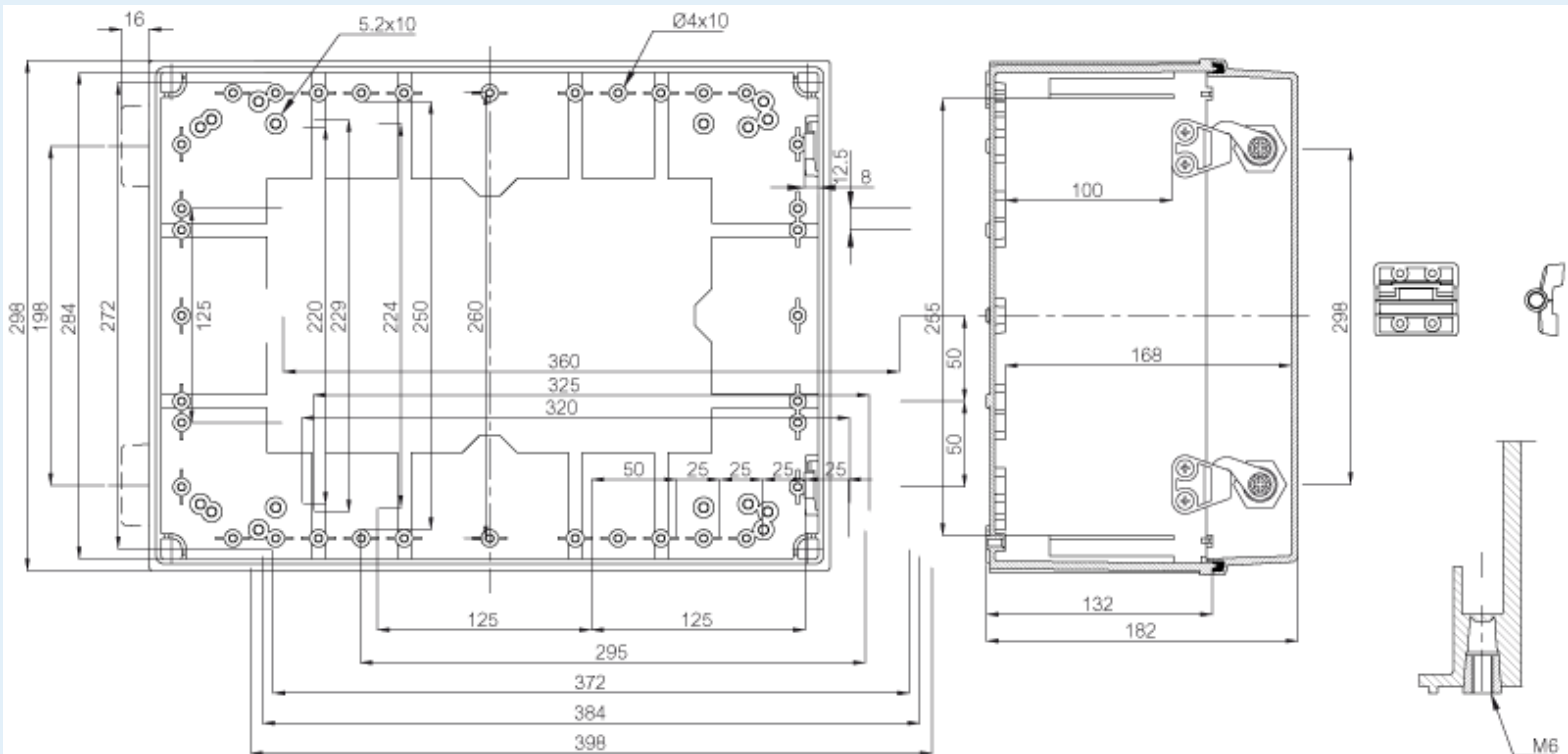

CAB ABS 304018 G3B

Sample image

Order symbol : CAB ABS 304018 G3B

EAN : 6418074012937

Product nr : 8183354

Description : Cabinet, ABS, Grey door

Remarks : Locks on the short side

Including : Cabinet base, door with PUR gasket, 3mm double bit lock(s) with key, screws for mounting plate/DIN-rail and corner plugs.

Dimensions :

	Height	Width	Depth
mm :	300	400	180
inch :	11.81	15.75	7.09

Materials :

Material :	ABS
Base colour :	RAL_7035

Accessories :

MB 12225	Swing door set (20 x 20 x 80)
AL	
EKIV 37	DIN-35 Mounting rail, for enclosures: (366 x 35 x 1.5)
EKIV 27	DIN-35 Mounting rail, for enclosures: (266 x 35 x 1.5)
EKIV 43	Mounting plate, for enclosures: (370 x 270 x 1.5)

Cover colour : RAL 7035 -light grey
Gasket material : Polyurethane

FP A 43 Swing-out door/Front plate (aluminium), for enclosures:
(268 x 368 x 1)

Temperatures :

Temperature °C (continuous) : -40 ... 60
Temperature °F (continuous) : -40 ... 140