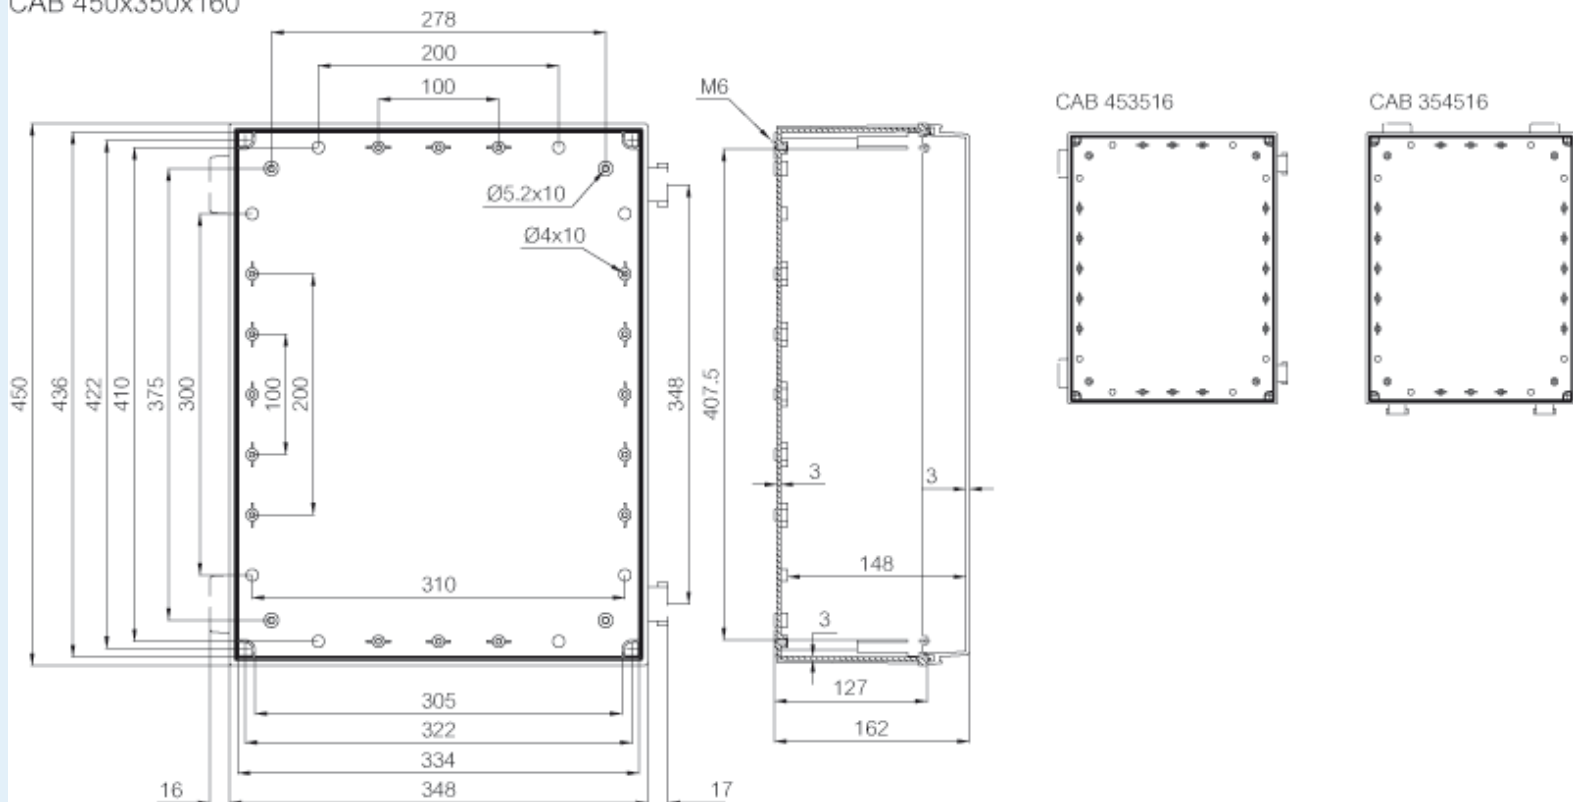

# CAB ABS 453516 G

Sample image

**Order symbol :** CAB ABS 453516 G

**EAN :** 6418074049155

**Product nr :** 8183355

**Description :** Cabinet, ABS, Grey door

**Remarks :** Latches on the long side

**Including :** Cabinet base. door with PUR gasket. latches. screws for mounting plate/ DIN-rail and corner plugs.

CAB 450x350x160

Dimensions :	Height	Width	Depth
mm :	450	350	160

Ratings :	
Ingress protection (EN 60529):	IP65;

inch : 17.72 13.78 6.3

**Materials :**

Material : ABS  
Base colour : RAL\_7035  
Cover colour : RAL 7035 -light grey  
Gasket material : Polyurethane