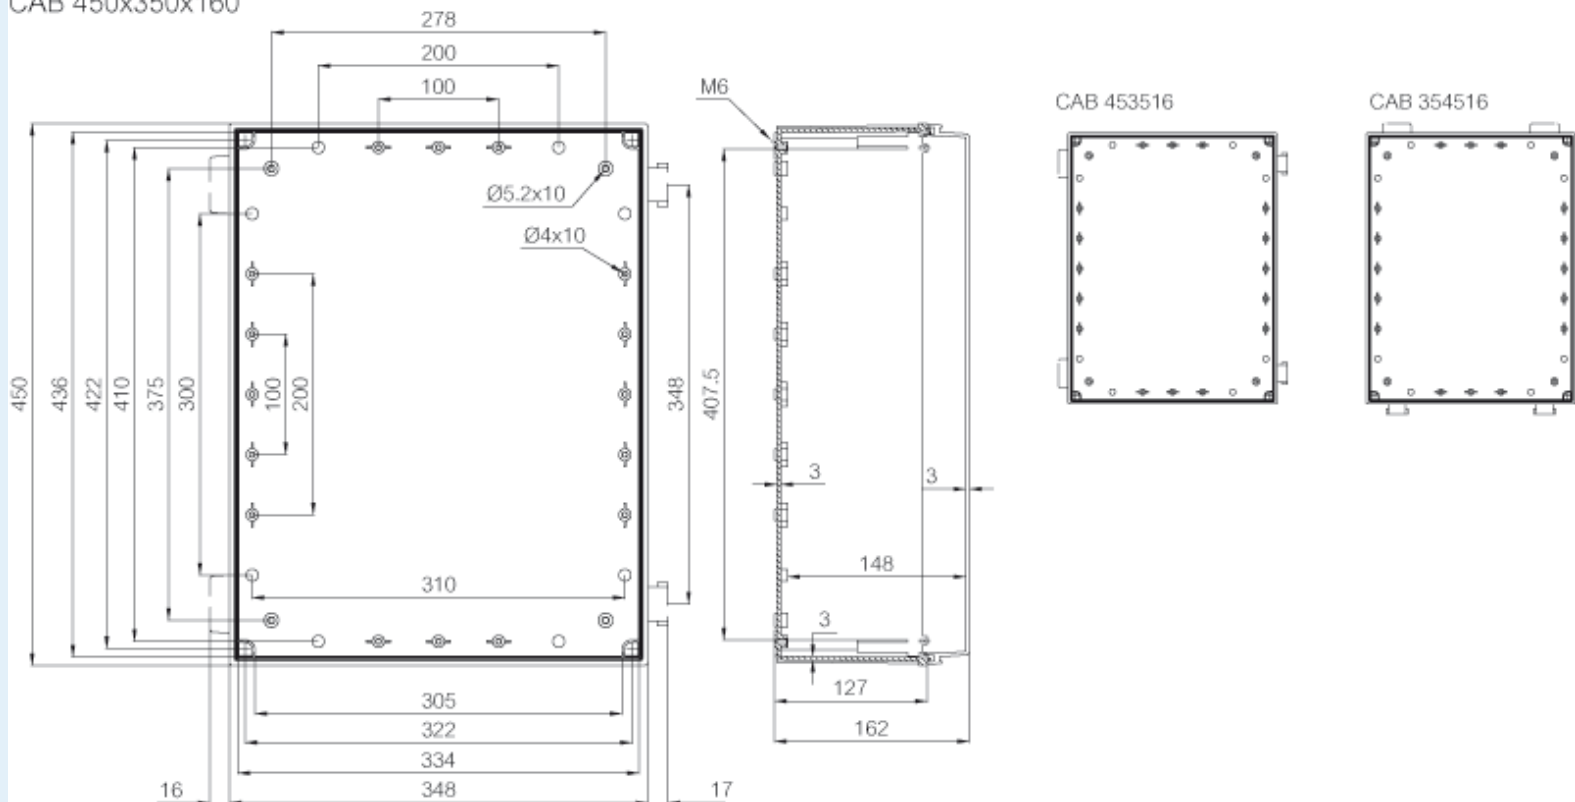

CAB ABS 354516 G

Sample image

Order symbol : CAB ABS 354516 G

EAN : 6418074049162

Product nr : 8183356

Description : Cabinet, ABS, Grey door

Remarks : Latches on the short side

Including : Cabinet base. door with PUR gasket. latches. screws for mounting plate/ DIN-rail and corner plugs.

CAB 450x350x160

Dimensions :	Height	Width	Depth
mm :	350	450	160

Ratings :	
Ingress protection (EN 60529):	IP65;

inch : 13.78 17.72 6.3

Materials :

Material : ABS
Base colour : RAL_7035
Cover colour : RAL 7035 -light grey
Gasket material : Polyurethane