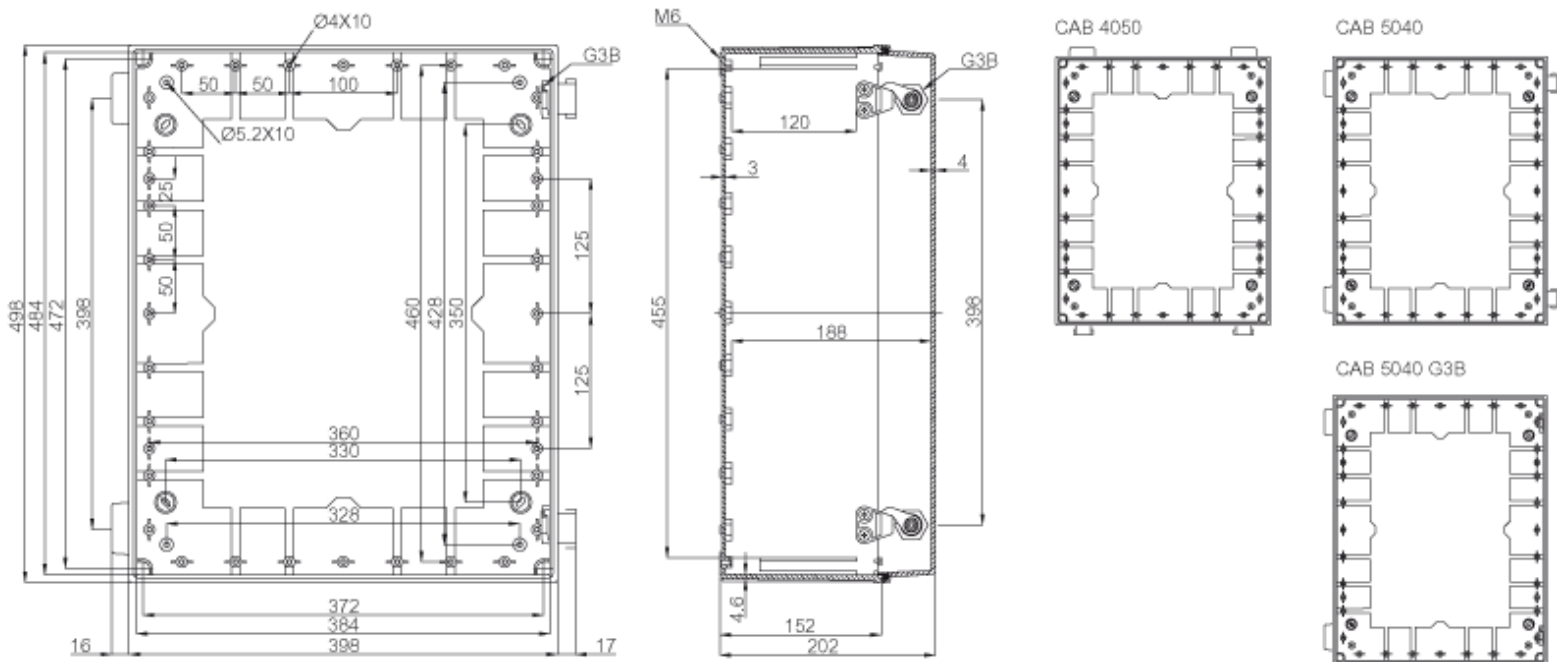

CAB ABS 405020 G

Sample image

Order symbol : CAB ABS 405020 G

EAN : 6418074020406

Product nr : 8183361

El. number :

Description : Cabinet, ABS, Grey door

- Finland : 3424322
- Denmark : 8212020744
- Sweden : 2540079

Remarks : Latches on the short side

Including : Cabinet base. door with PUR gasket. latches. screws for mounting plate/ DIN-rail and corner plugs.

CAB 500x400x200

Dimensions :	Height	Width	Depth
mm :	400	500	200
inch :	15.75	19.69	7.87