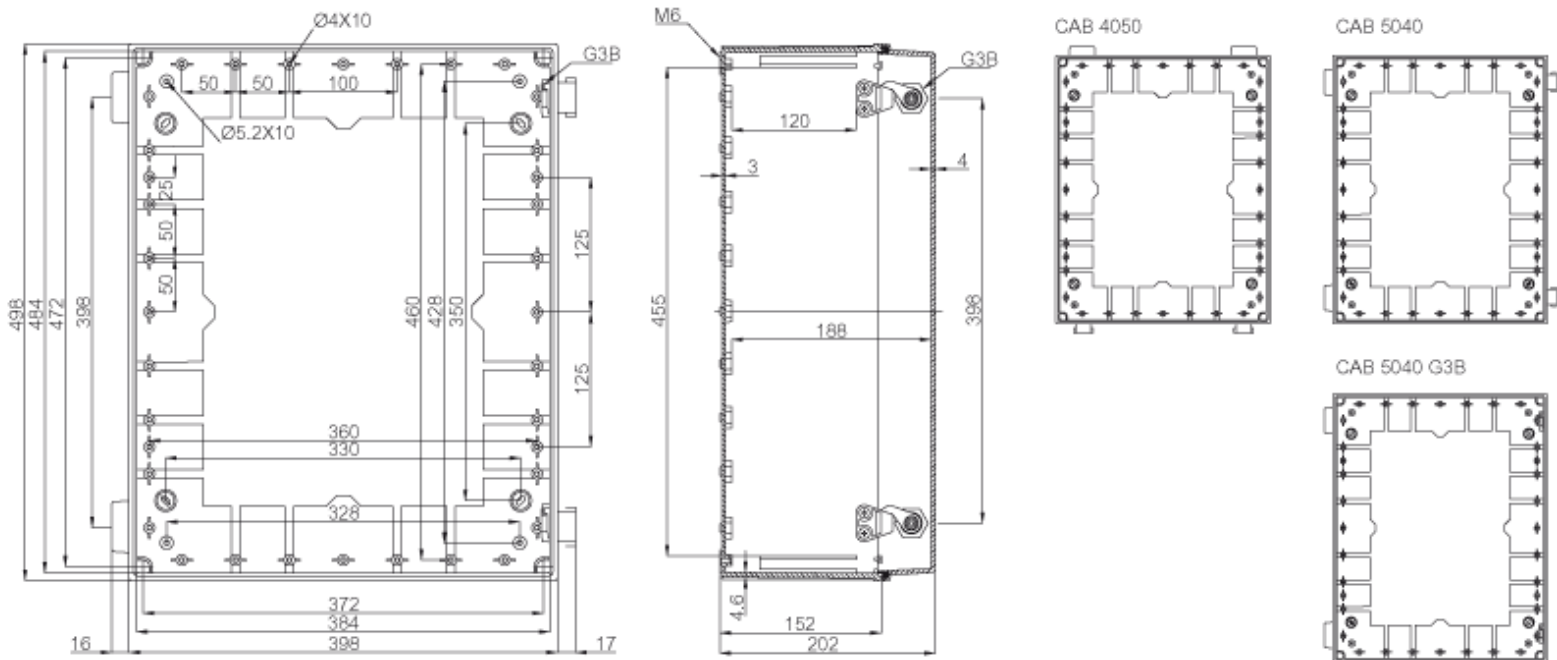

CAB ABS 504020 G3B

Sample image

Order symbol : CAB ABS 504020 G3B

EAN : 6418074020420

Product nr : 8183362

El. number :

Description : Cabinet, ABS, Grey door

- Finland : 3424324
- Denmark : 8212019069
- Sweden : 2540081

Remarks : Locks on the long side

Including : Cabinet base. door with PUR gasket. 3mm double bit lock(s) with key. screws for mounting plate/DIN-rail and corner plugs.

CAB 500x400x200

Dimensions :	Height	Width	Depth
mm :	500	400	200
inch :	19.69	15.75	7.87