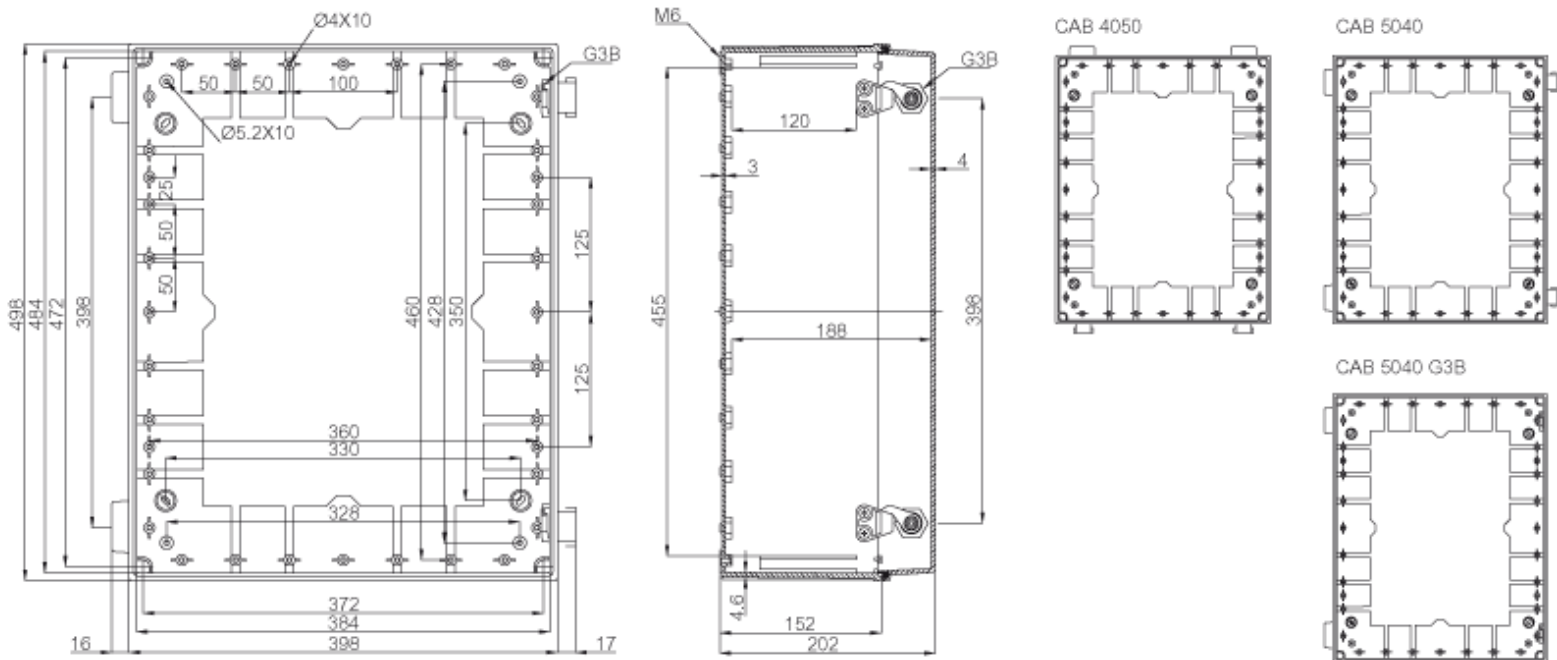

CAB ABS 405020 G3B

Sample image

Order symbol : CAB ABS 405020 G3B

EAN : 6418074012944

Product nr : 8183366

El. number :

Description : Cabinet, ABS, Grey door

• Denmark : 8212020045

Remarks : Locks on the short side

Including : Cabinet base. door with PUR gasket. 3mm double bit lock(s) with key. screws for mounting plate/DIN-rail and corner plugs.

CAB 500x400x200

Dimensions :	Height	Width	Depth
mm :	400	500	200
inch :	19.69	15.75	7.87