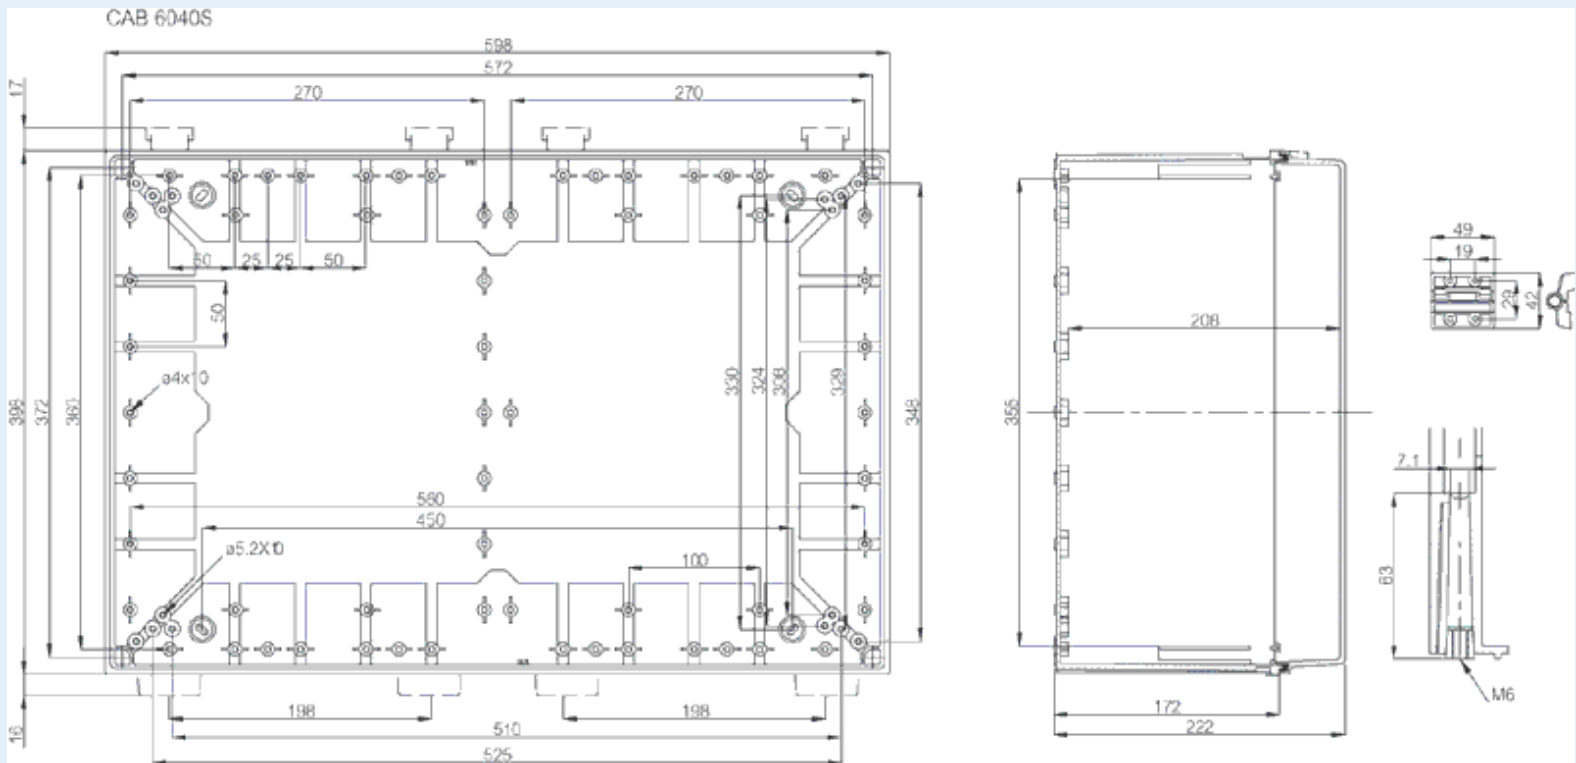

CAB ABS 604022 G

Sample image

Order symbol : CAB ABS 604022 G

EAN : 6418074020482

Product nr : 8183370

El. number :

Description : Cabinet, ABS, Grey door

- Finland : 3424326
- Denmark : 8212020582
- Sweden : 2540083

Remarks : Latches on the long side

Including : Cabinet base. door with PUR gasket. latches. screws for mounting plate/DIN-rail and corner plugs.

Dimensions :	Height	Width	Depth
mm :	600	400	220
inch :	23.62	15.75	8.66