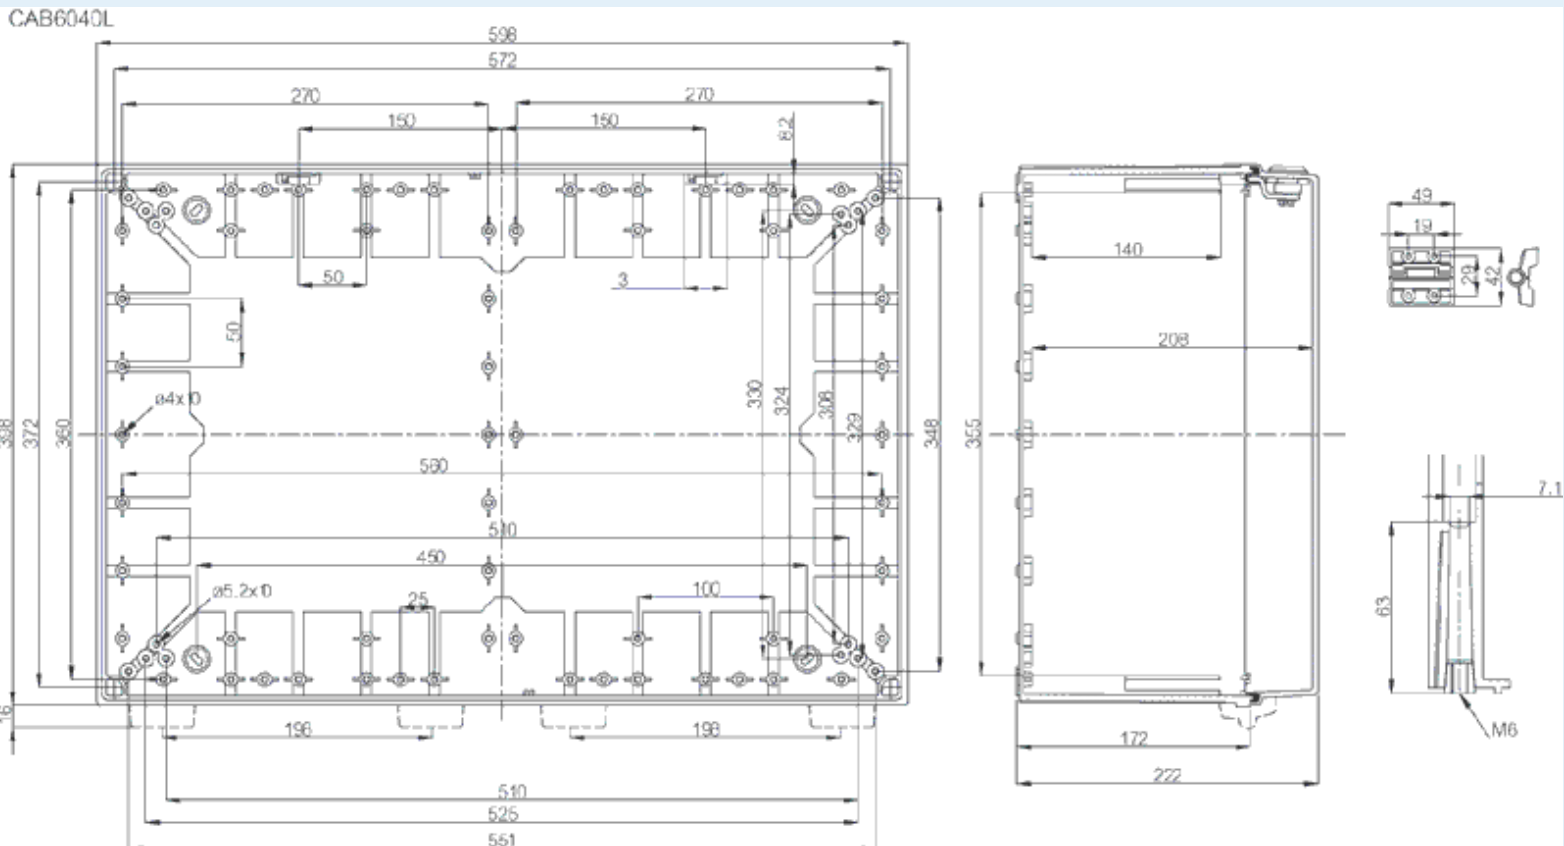

CAB ABS 604022 G3B

Sample image

Order symbol : CAB ABS 604022 G3B

EAN : 6418074020505

Product nr : 8183372

El. number :

Description : Cabinet, ABS, Grey door

- Finland : 3424328
- Denmark : 8212019085
- Sweden : 2540085

Remarks : Locks on the long side

Including : Cabinet base. door with PUR gasket. 3mm double bit lock(s) with key. screws for mounting plate/DIN-rail and corner plugs.

Dimensions :	Height	Width	Depth
mm :	600	400	220
inch :	23.62	15.75	8.66