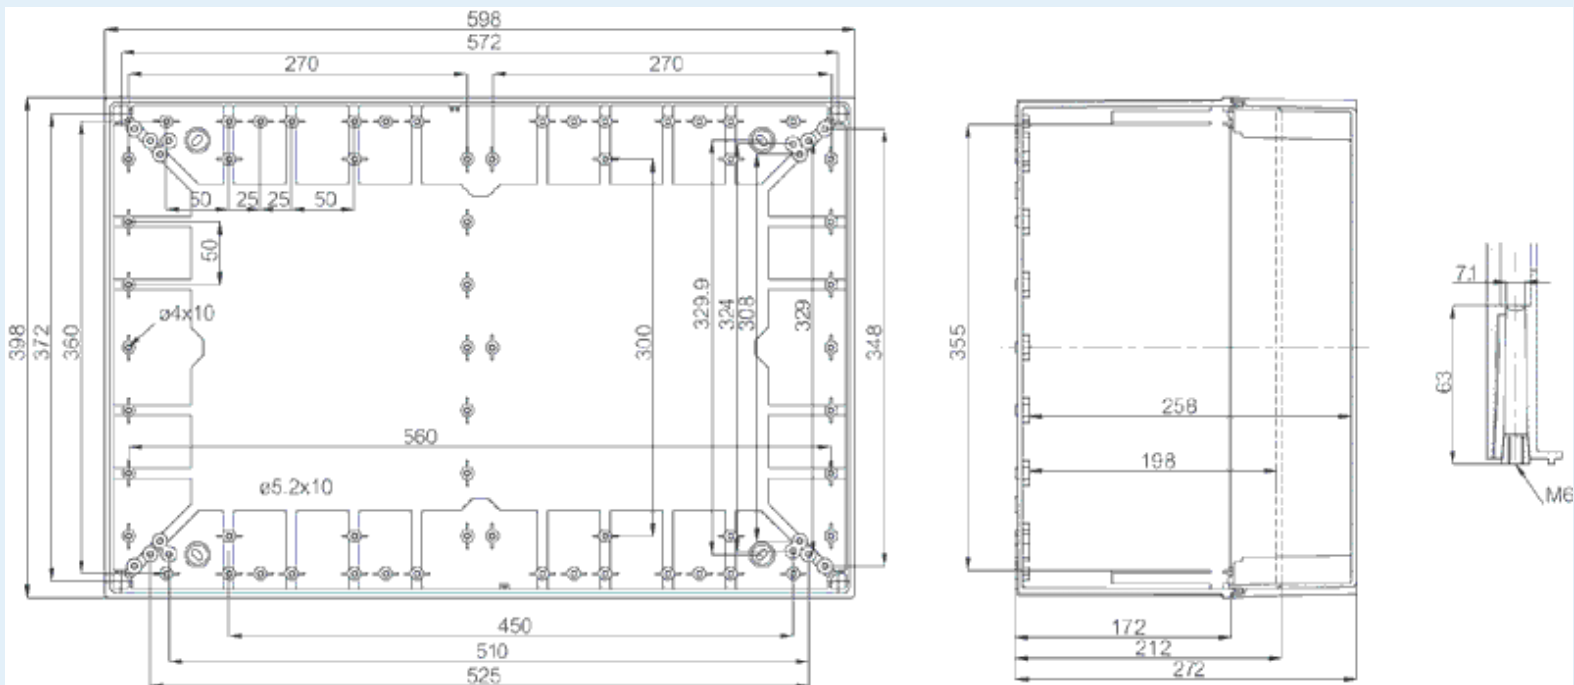

# CAB ABSQ 604021 G

Sample image

**Order symbol :** CAB ABSQ 604021 G

**EAN :** 6418074011336

**Product nr :** 8183378

**EI. number :**

**Description :** Cabinet, ABS

• Finland : 3421726

**Remarks :** Grey cover

**Including :** Base with screws for mounting plate/DIN-rail. internal corner plugs. cover with PUR gasket and CS 12137 cover screws.

**Dimensions :**

mm :	Height	Width	Depth
	600	400	210

**Accessories :**

EKIV 64H	Mounting plate, for enclosures: (570 x 370 x 1.5)
PAT 12040	Hinge set (45 x 35 x 25)
MB 12225 AL	Swing door set (20 x 20 x 80)
EKIV 37	DIN-35 Mounting rail, for enclosures: (366 x 35 x 1.5)