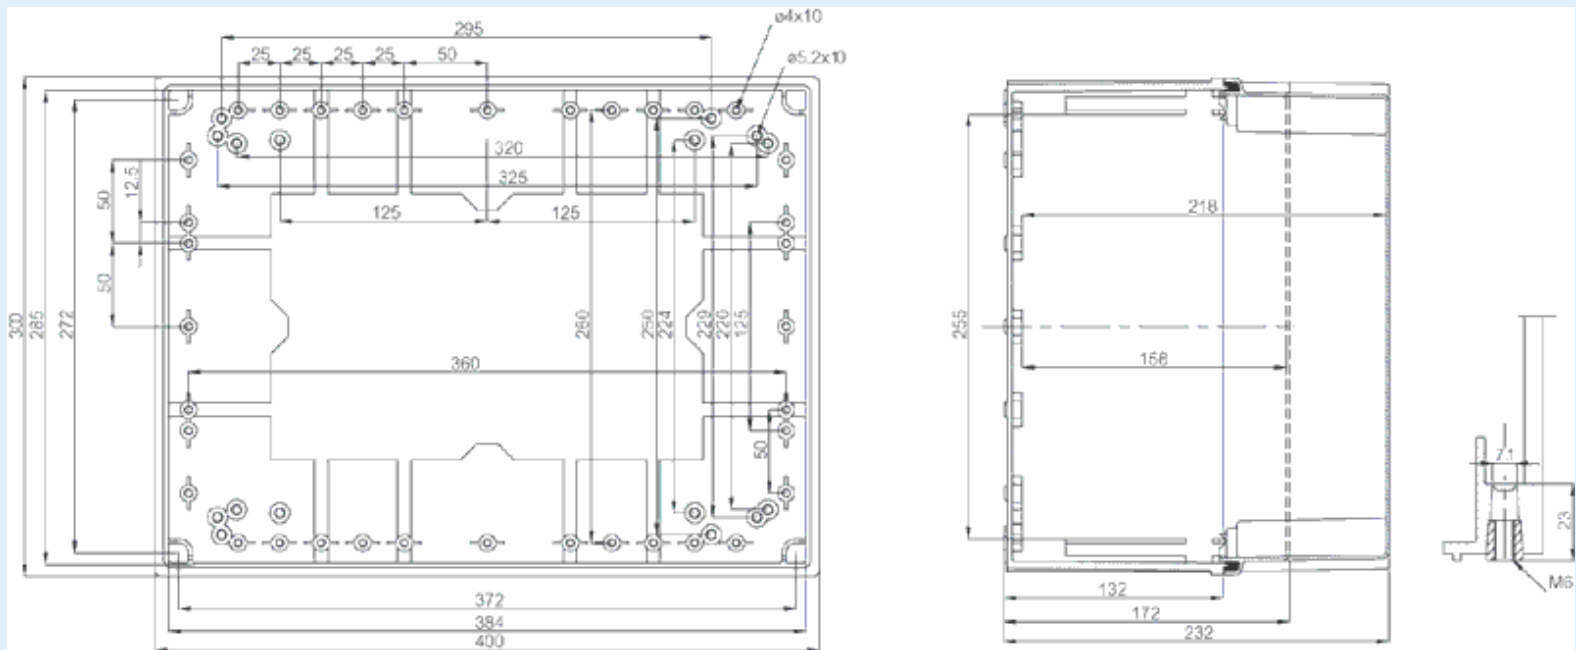

CAB ABSQ 403023 G

Sample image

Order symbol : CAB ABSQ 403023 G

EAN : 6418074011312

Product nr : 8183858

EI. number :

Description : Cabinet, ABS

- Finland : 3421727
- Sweden : 8183858

Remarks : Grey cover

Including : Base with screws for mounting plate/DIN-rail. internal corner plugs. cover with PUR gasket and CS 12137 cover screws.

Dimensions :

	Height	Width	Depth
mm :	400	300	230
inch :	15.75	11.81	9.06

Materials :

Material :	ABS
Base colour :	RAL_7035
Cover colour :	RAL 7035 -light grey
Gasket material :	Polyurethane

Accessories :

PAT 12040	Hinge set (45 x 35 x 25)
MB 12225 AL	Swing door set (20 x 20 x 80)
EKIV 37	DIN-35 Mounting rail, for enclosures: (366 x 35 x 1.5)
EKIV 27	DIN-35 Mounting rail, for enclosures: (266 x 35 x 1.5)
EKIV 43	Mounting plate, for enclosures: (370 x 270 x 1.5)
FP A 43	Swing-out door/Front plate (aluminium), for enclosures:

Temperatures :

Temperature °C (continuous) :	-40 ... 60
Temperature °F (continuous) :	-40 ... 140

(268 x 368 x 1)

Ratings :

Ingress protection (EN 60529):	IP66; IP67;
Impact Resistance (EN 62262):	IK08;
electrical_insulation :	Totally insulated
Halogen free (DIN/VDE 0472, Part 815) :	Yes
UV resistance :	-
Flammability Rating :	UL 94 HB
Glow Wire Test (IEC 695-2-1) °C :	650C