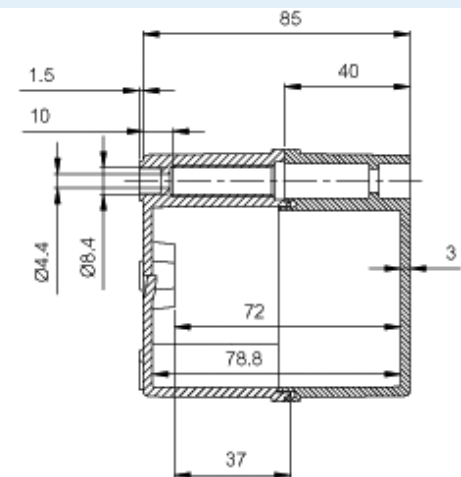

# ABS C 85 G

Sample image

**Order symbol :** ABS C 85 G

**Product nr :** 8784306

**Description :** Enclosure, ABS

**Remarks :** Grey cover

**EAN :** 6418074002099

**El. number :**

- Finland : 3423457
- Denmark : 8212001860
- Sweden : 2536711

**Including :** Base with screws for mounting plate/DIN-rail. cover with PUR gasket and polyamide cover screws.

Dimensions :	Height	Width	Depth
mm :	140	80	85
inch :	5.51	3.15	3.35

**Accessories :**

- C-MP Mounting plate, for enclosures: (110 x 54 x 1.5)
- CHM-3 DIN-35 Mounting rail, for enclosures: (110 x 35 x 7)

**Materials :**

Material :	ABS
Base colour :	RAL_7035
Cover colour :	RAL 7035 -light grey
Gasket material :	Polyurethane