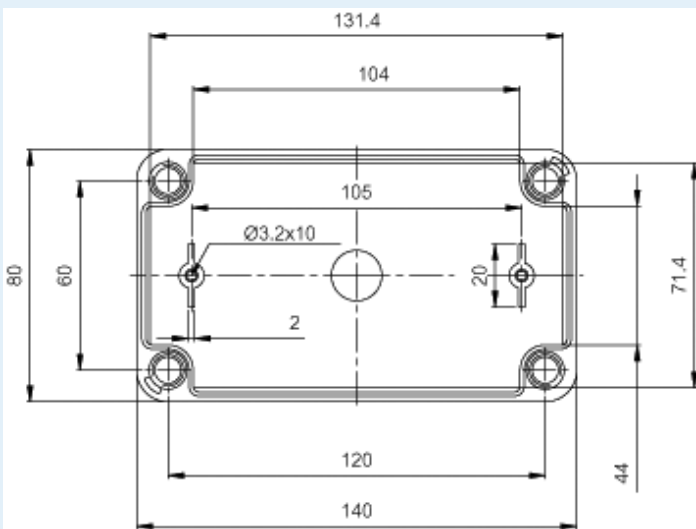

# ABS C 85 G

Sample image

**Order symbol :** ABS C 85 G

**Product nr :** 8784306

**Description :** Enclosure, ABS

**Remarks :** Grey cover

**EAN :** 6418074002099

**El. number :**

- Finland : 3423457
- Denmark : 8212001860
- Sweden : 2536711

**Including :** Base with screws for mounting plate/DIN-rail. cover with PUR gasket and polyamide cover screws.

Dimensions :	Height	Width	Depth
mm :	140	80	85
inch :	5.51	3.15	3.35

**Accessories :**

- C-MP Mounting plate, for enclosures: (110 x 54 x 1.5)
- CHM-3 DIN-35 Mounting rail, for enclosures: (110 x 35 x 7)

**Materials :**

Material :	ABS
Base colour :	RAL_7035
Cover colour :	RAL 7035 -light grey
Gasket material :	Polyurethane