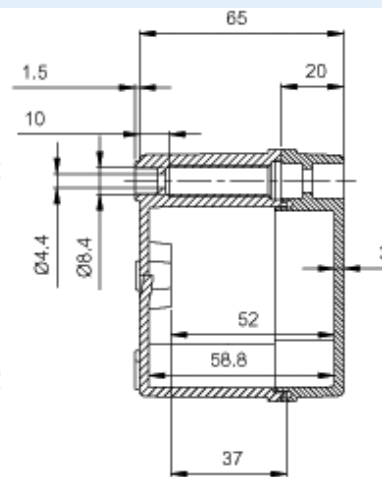

# ABS C 85 G

Sample image

**Order symbol :** ABS C 85 G

**Product nr :** 8784306

**Description :** Enclosure, ABS

**Remarks :** Grey cover

**EAN :** 6418074002099

**El. number :**

- Finland : 3423457
- Denmark : 8212001860
- Sweden : 2536711

**Including :** Base with screws for mounting plate/DIN-rail. cover with PUR gasket and polyamide cover screws.

Dimensions :	Height	Width	Depth
mm :	140	80	85
inch :	5.51	3.15	3.35

**Accessories :**

- C-MP Mounting plate, for enclosures: (110 x 54 x 1.5)
- CHM-3 DIN-35 Mounting rail, for enclosures: (110 x 35 x 7)

**Materials :**

Material :	ABS
Base colour :	RAL_7035
Cover colour :	RAL 7035 -light grey
Gasket material :	Polyurethane