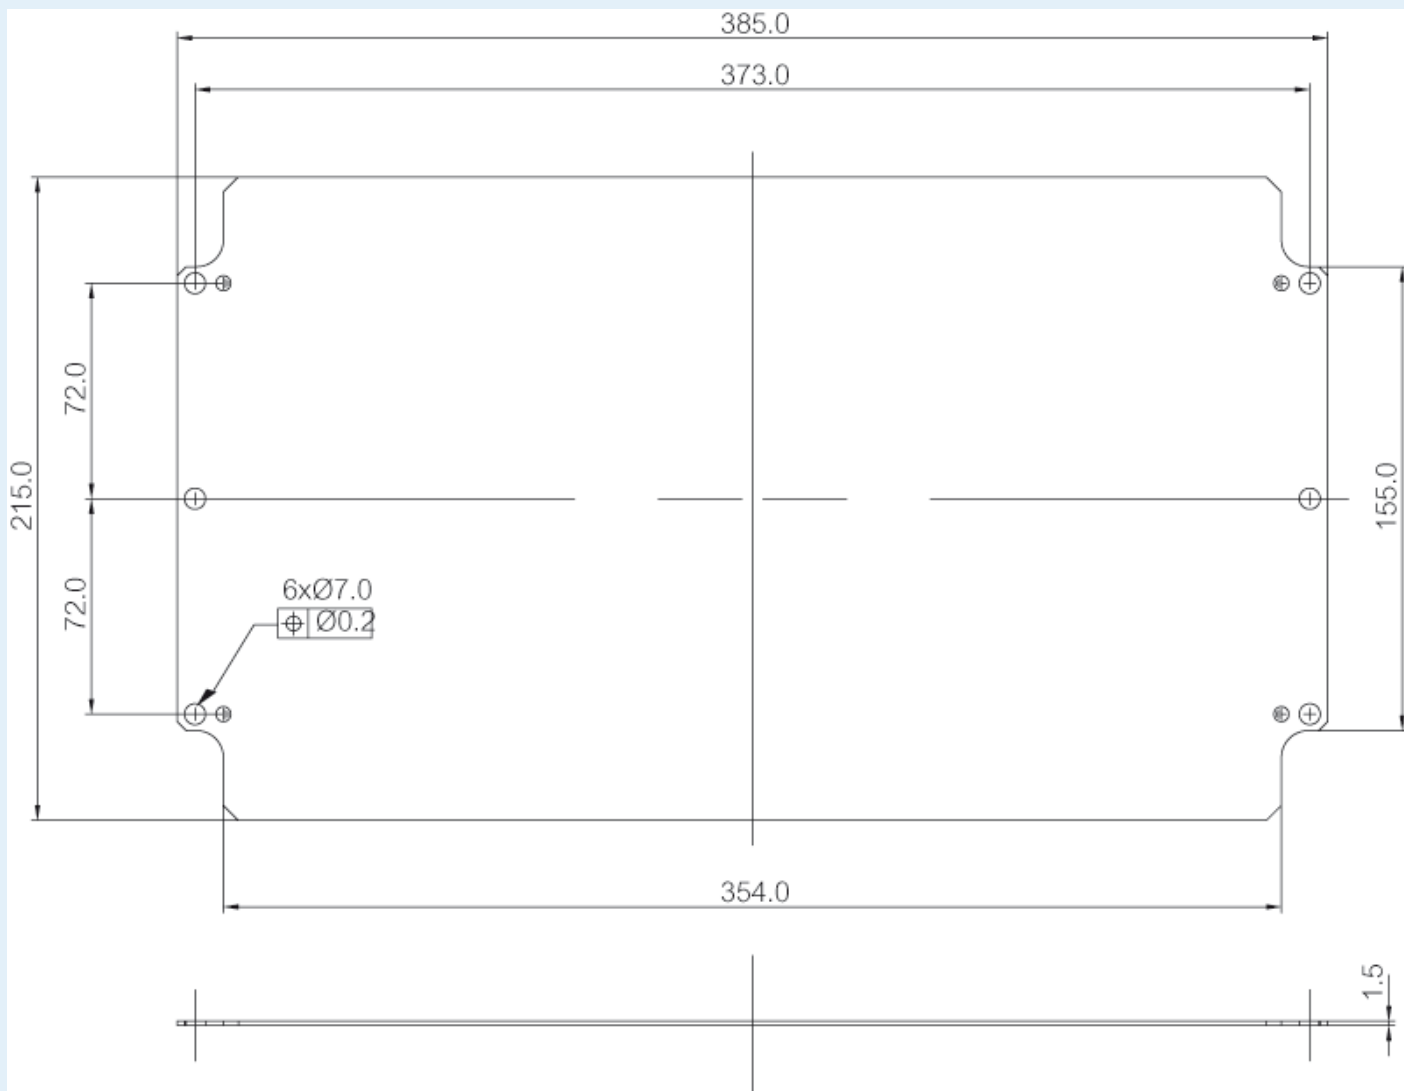

AM 2340

Sample image

Order symbol : AM 2340

Product nr : 9511018

Description : Mounting plate, for enclosures:

Remarks : 401x230x110, 401x230x180

EAN : 6418074033932

El. number :

- Finland : 3423957
- Denmark : 8212005109
- Sweden : 2538784

Dimensions :

	Height	Width	Depth
mm :	215	385	2
inch :	8.46	15.16	0.08

Ratings :

electrical_insulation :	Not insulated
UV resistance :	-

Materials :