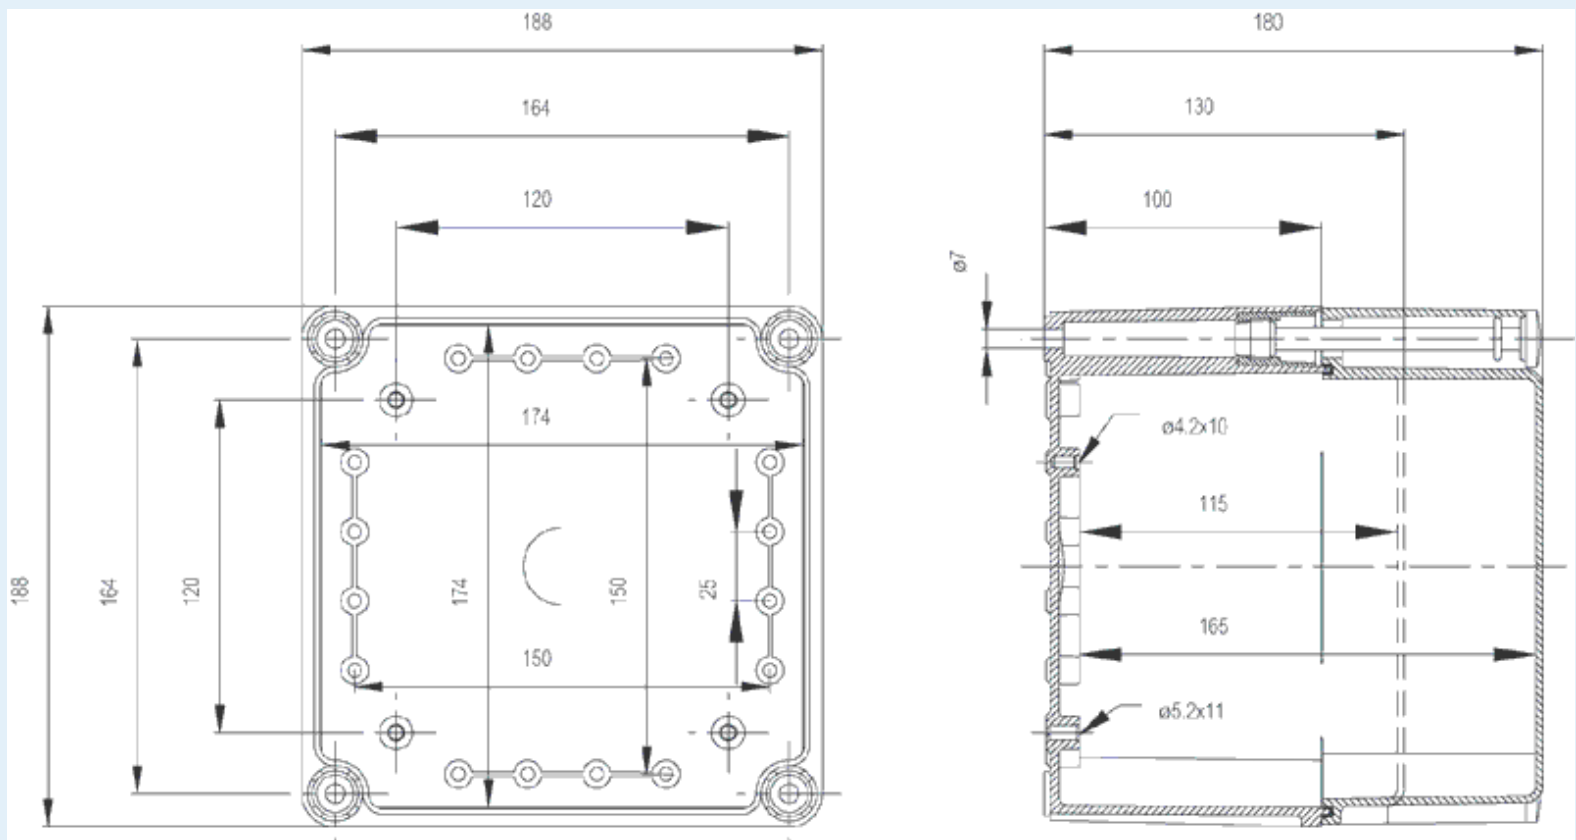

ABS 1919 13 G-2FSH

Sample image

Order symbol : ABS 1919 13 G-2FSH

EAN : 6418074053428

Product nr : 9880401

El. number :

Description : Enclosure, ABS

• Finland : 3435770

Remarks : Grey hinged cover

Including : Base with screws for mounting plate. cover with PUR gasket and polyamide cover screws.

Dimensions :

mm :	Height	Width	Depth
	190	190	130

Materials :

Material :	ABS
------------	-----

Accessories :

EKHVT	Mounting plate, for enclosures: (158 x 158 x 1.5)
EKV 12	DIN-35 Mounting rail, for enclosures: (160 x 35 x 7)
MPI EKH 1919	Multiperforated plastic mounting plate (167 x 167 x 4)

Base colour :	RAL_7035
Cover colour :	RAL 7035 -light grey
Gasket material :	Polyurethane