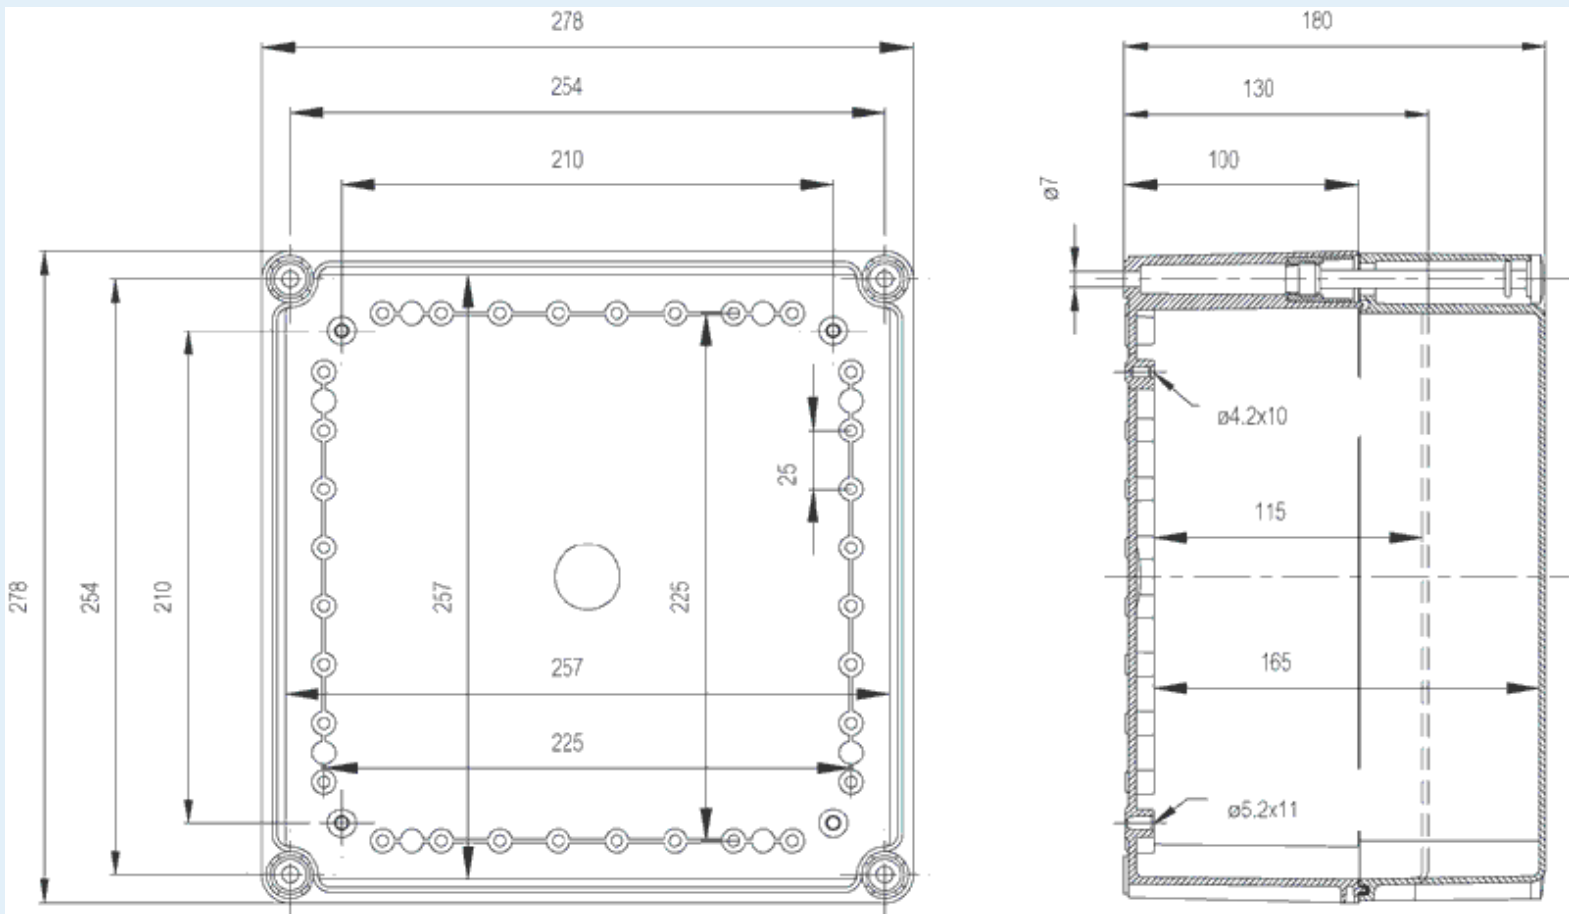

# ABS 2828 13 G-2FSH

Sample image

**Order symbol :** ABS 2828 13 G-2FSH

**EAN :** 6418074053459

**Product nr :** 9880417

**EI. number :**

**Description :** Enclosure, ABS

• Finland : 3435776

**Remarks :** Grey hinged cover

**Including :** Base with screws for mounting plate. cover with PUR gasket and polyamide cover screws.

Dimensions :	Height	Width	Depth
mm :	280	280	130
inch :	11.02	11.02	5.12

**Accessories :**

EKOZR

Extension frame, for enclosures:  
(280 x 280 x 50)

EKV 22

DIN-35 Mounting rail, for enclosures:  
(235 x 35 x 7)

**Materials :**

Material :	ABS
Base colour :	RAL_7035
Cover colour :	RAL 7035 -light grey
Gasket material :	Polyurethane

**Temperatures :**

Temperature °C (continuous) :	-40 ... 60
Temperature °F (continuous) :	-40 ... 140

EKOVT	Mounting plate, for enclosures: (238 x 238 x 1.5)
MPI EKO 2828	Multiperforated plastic mounting plate (244 x 244 x 4)