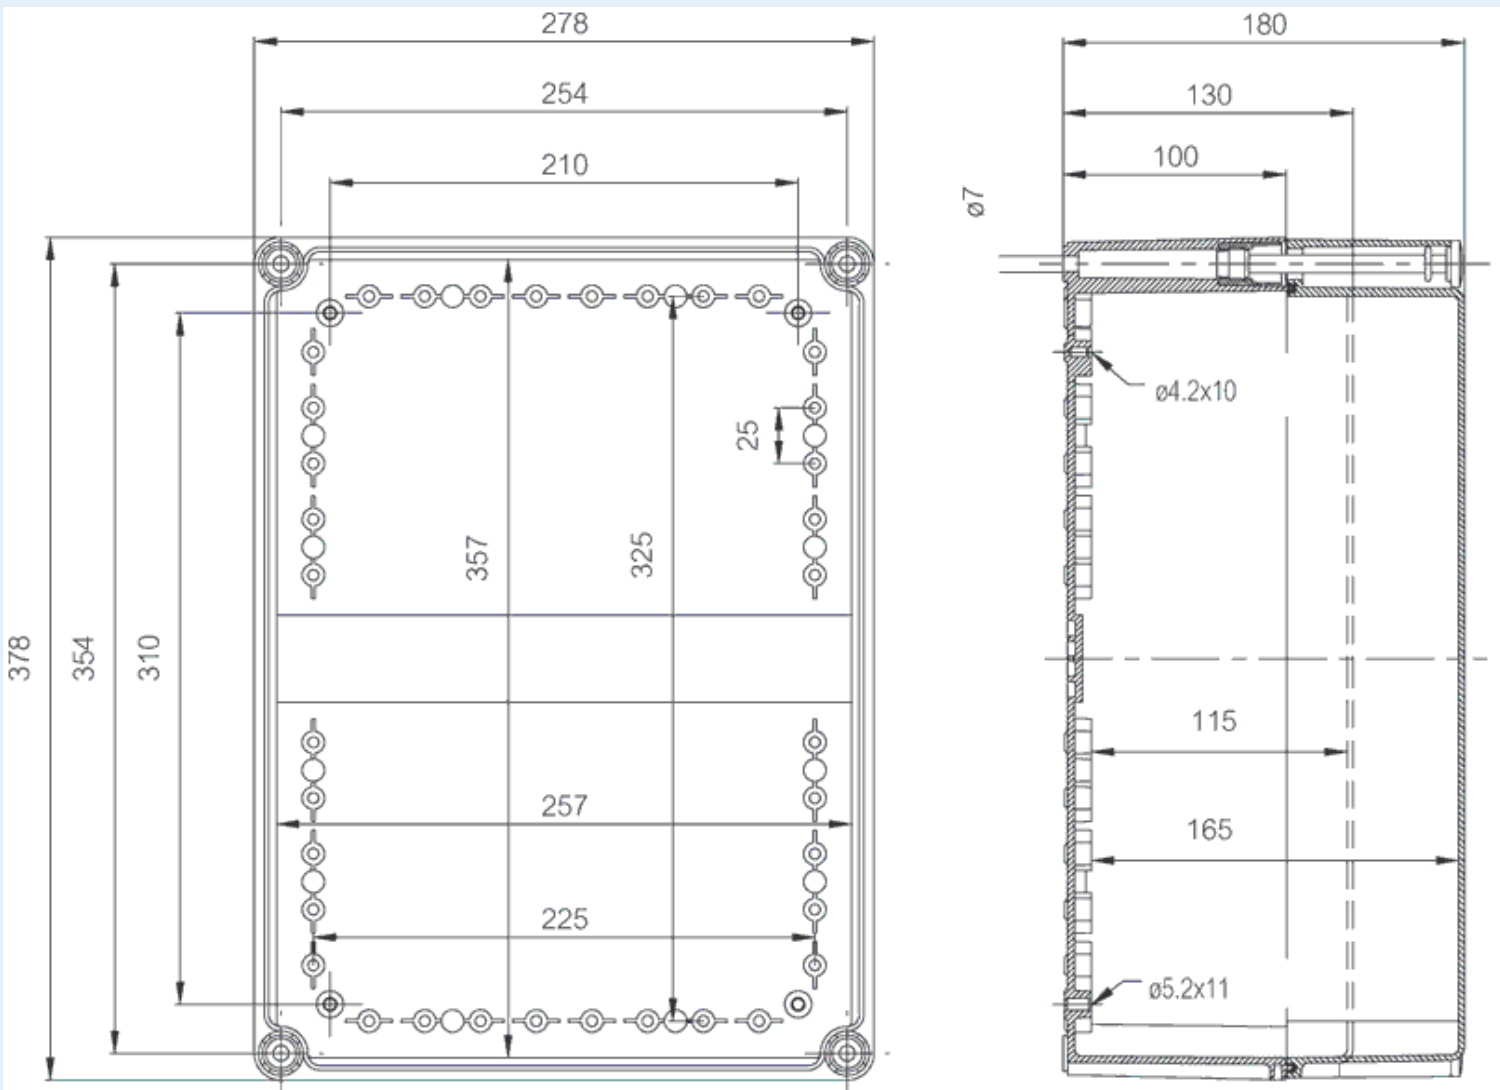

ABS 3828 13 G-2FSH

Sample image

Order symbol : ABS 3828 13 G-2FSH

EAN : 6418074053466

Product nr : 9996276

El. number :

Description : Enclosure, ABS

• Finland : 3435778

Remarks : Grey hinged cover

Including : Base with screws for mounting plate. cover with PUR gasket and polyamide cover screws.

Dimensions :	Height	Width	Depth
mm :	380	280	130

Materials :

Material :	ABS
Base colour :	RAL_7035
Cover colour :	RAL 7035 -light grey
Gasket material :	Polyurethane

Temperatures :

Temperature °C (continuous) :	-40 ... 60
Temperature °F (continuous) :	-40 ... 140

Accessories :

EKV 32	DIN-35 Mounting rail, for enclosures: (335 x 35 x 7)
EKV 22	DIN-35 Mounting rail, for enclosures: (235 x 35 x 7)
EKPZR	Extension frame, for enclosures: (380 x 280 x 50)
EKPVT	Mounting plate, for enclosures: (338 x 238 x 1.5)
MPI EKP 3828	Multiperforated plastic mounting plate (338 x 238 x 4)